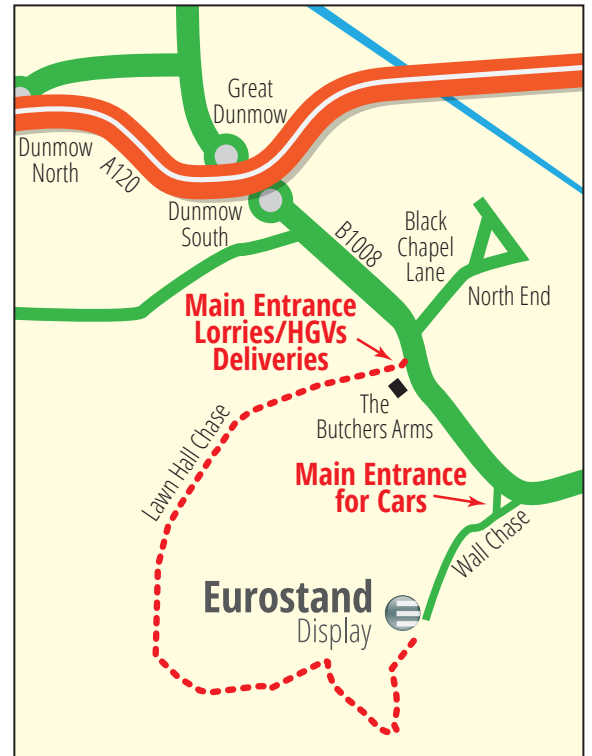

Eurostand
Display

Visitor Route Map

Eurostand Display are located off the B1008 close to the A120, between London Stansted Airport (M11) and Chelmsford (A12)

Smartphone or tablet user?
Scan me for directions