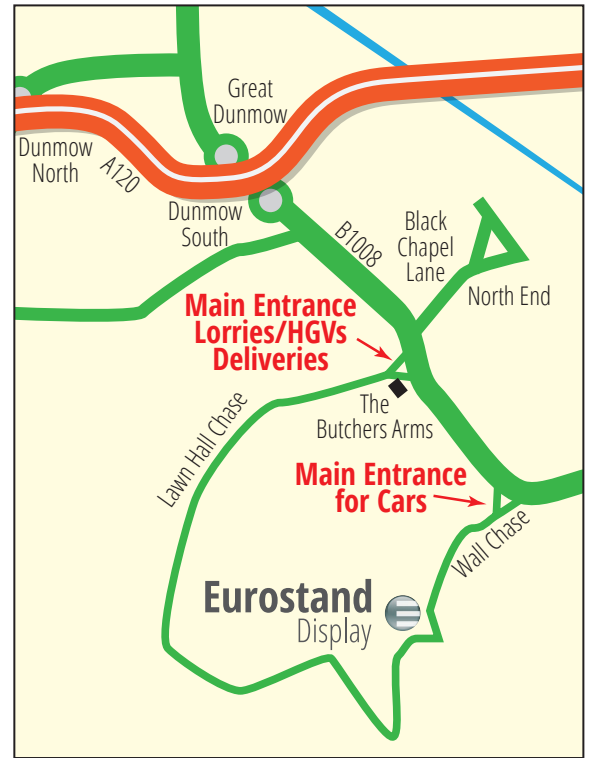

# Visitor Route Map

Eurostand Display are located off the B1008 close to the A120, between London Stansted Airport (M11) and Chelmsford (A12)

Smartphone or tablet user?  
Scan me for directions

Eurostand Display Limited  
Office C  
The Dutch Barn  
Old Park Farm  
Ford End  
Essex  
CM3 1LN  
United Kingdom