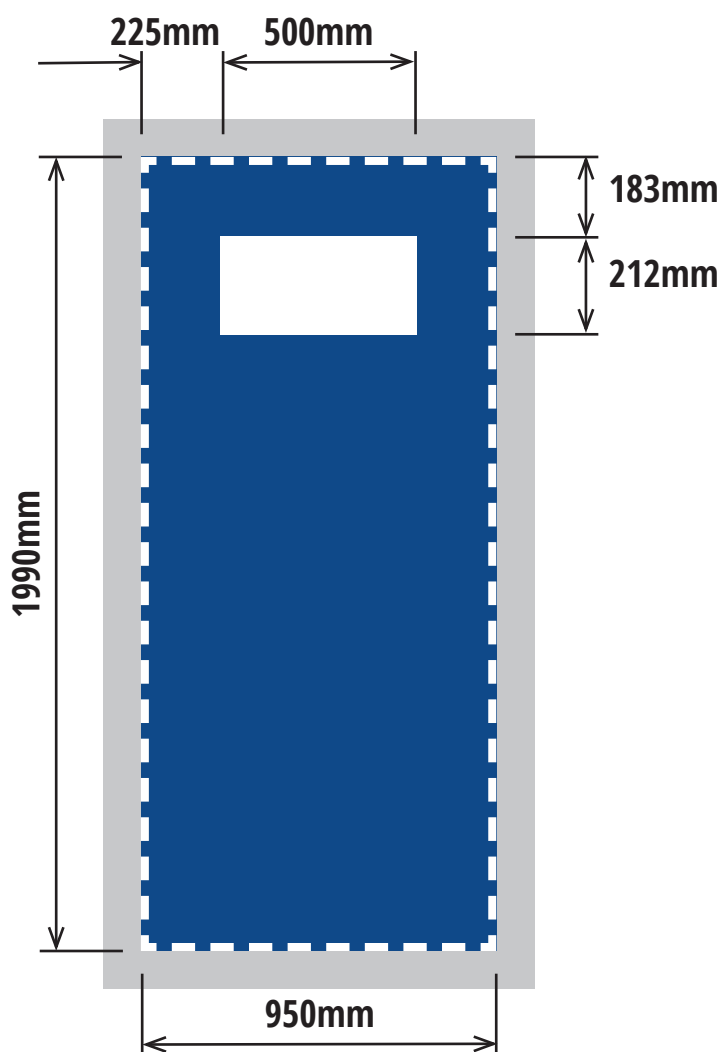

# Centro Multimedia - Kit 1 (up to 32" screen) - Graphic Specification

Image print size (inc bleed area)  
2010mm(h) x 970mm(w)  
(10mm bleed on all 4 sides)

Finished trimmed print size  
1990mm(h) x 950mm(w)

Visible graphic area  
1990mm(h) x 950mm(w)

# Centro Multimedia - Kit 1 (up to 42" screen) - Graphic Specification

Image print size (inc bleed area)  
2010mm(h) x 970mm(w)  
(10mm bleed on all 4 sides)

Finished trimmed print size  
1990mm(h) x 950mm(w)