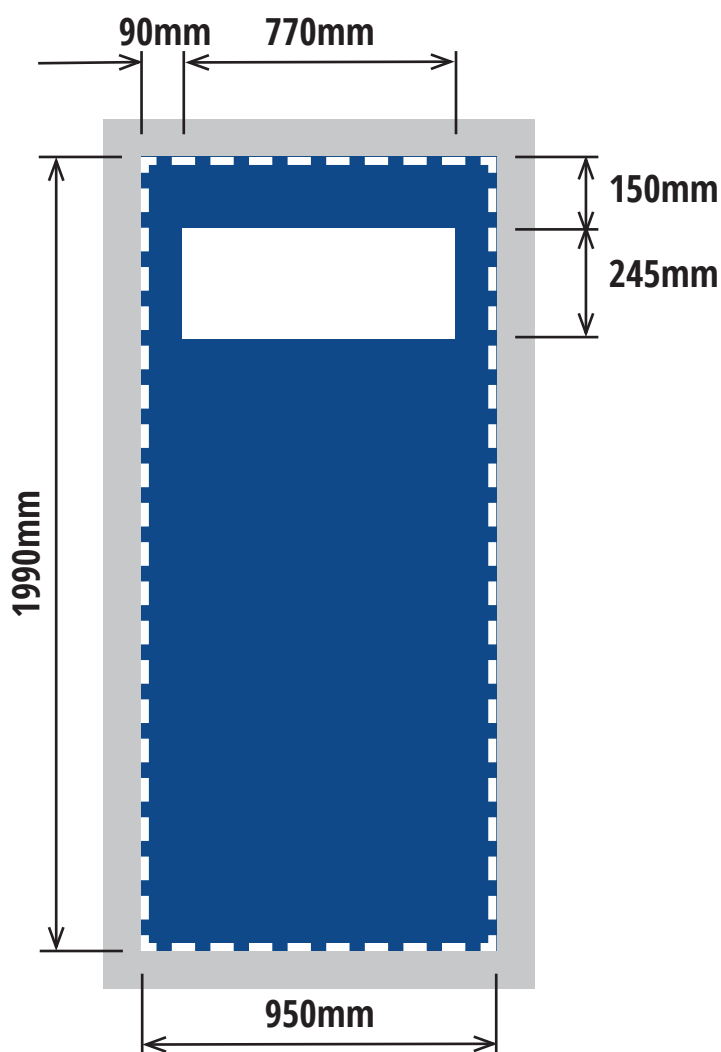

# Centro Multimedia - Kit 1 (up to 32" screen) - Graphic Specification

Image print size (inc bleed area)  
2010mm(h) x 970mm(w)  
(10mm bleed on all 4 sides)

Finished trimmed print size  
1990mm(h) x 950mm(w)

Visible graphic area  
1990mm(h) x 950mm(w)

# Centro Multimedia - Kit 1 (up to 42" screen) - Graphic Specification

Image print size (inc bleed area)  
2010mm(h) x 970mm(w)  
(10mm bleed on all 4 sides)

Finished trimmed print size  
1990mm(h) x 950mm(w)