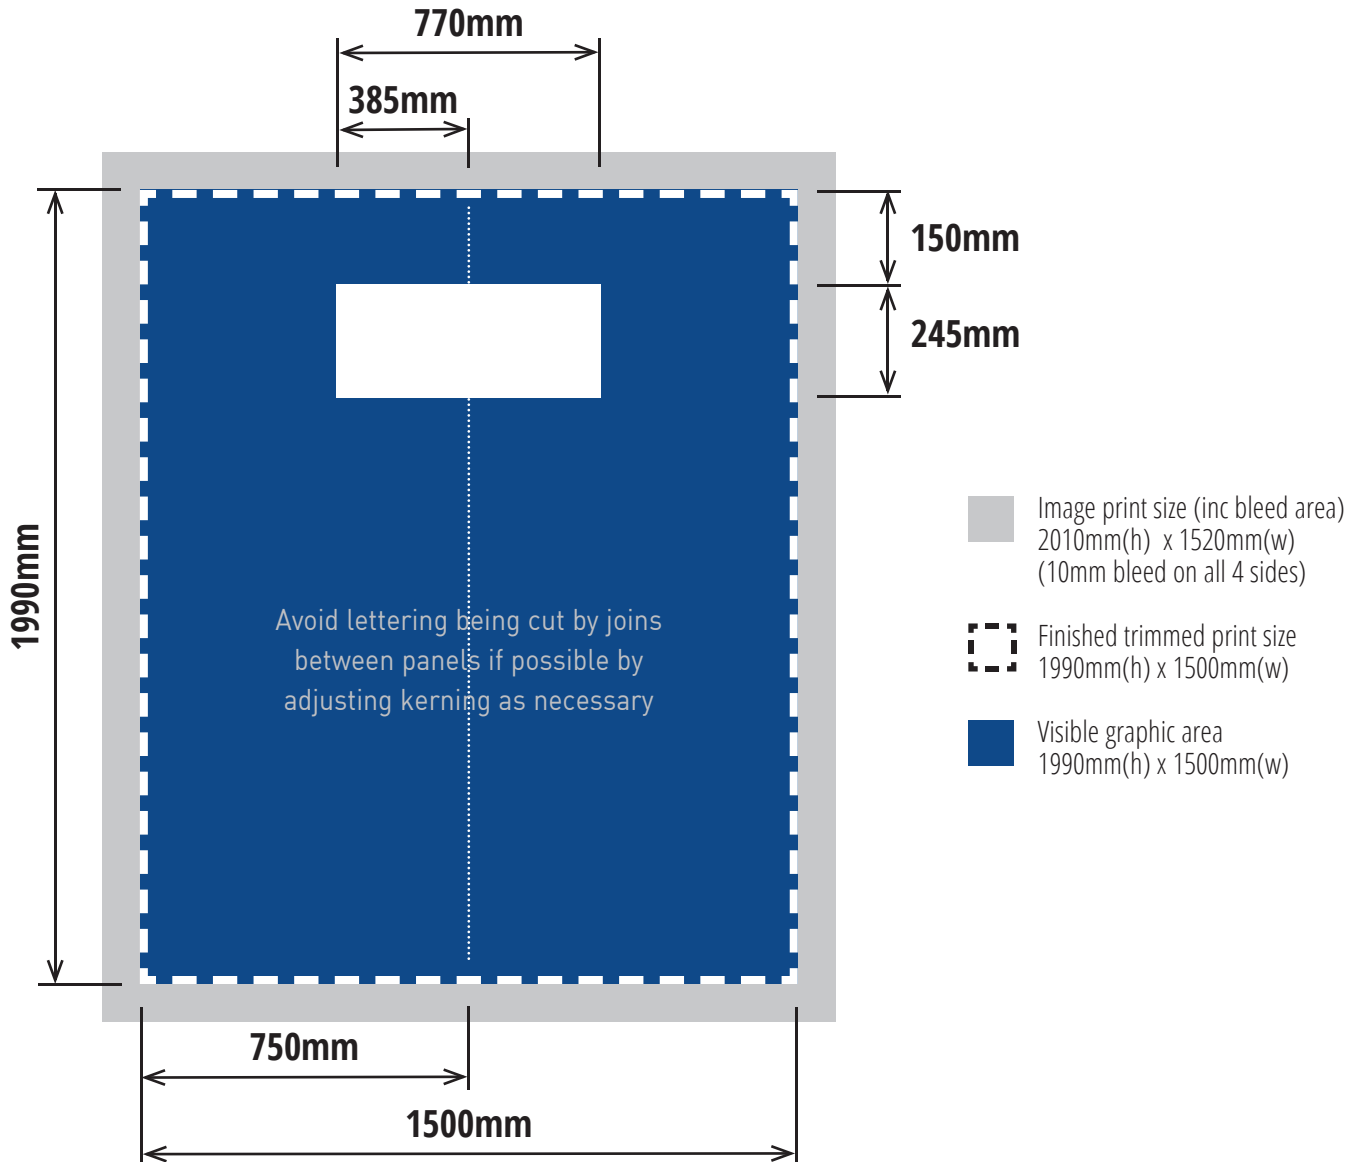

Centro Multimedia - Kit 2 (up to 32" screen) - Graphic Specification

Rear View

Magnetic tape applied to all edges of the graphic panel

Centro Multimedia - Kit 2 (up to 60" screen) - Graphic Specification

Rear View

Magnetic tape applied to all edges of the graphic panel