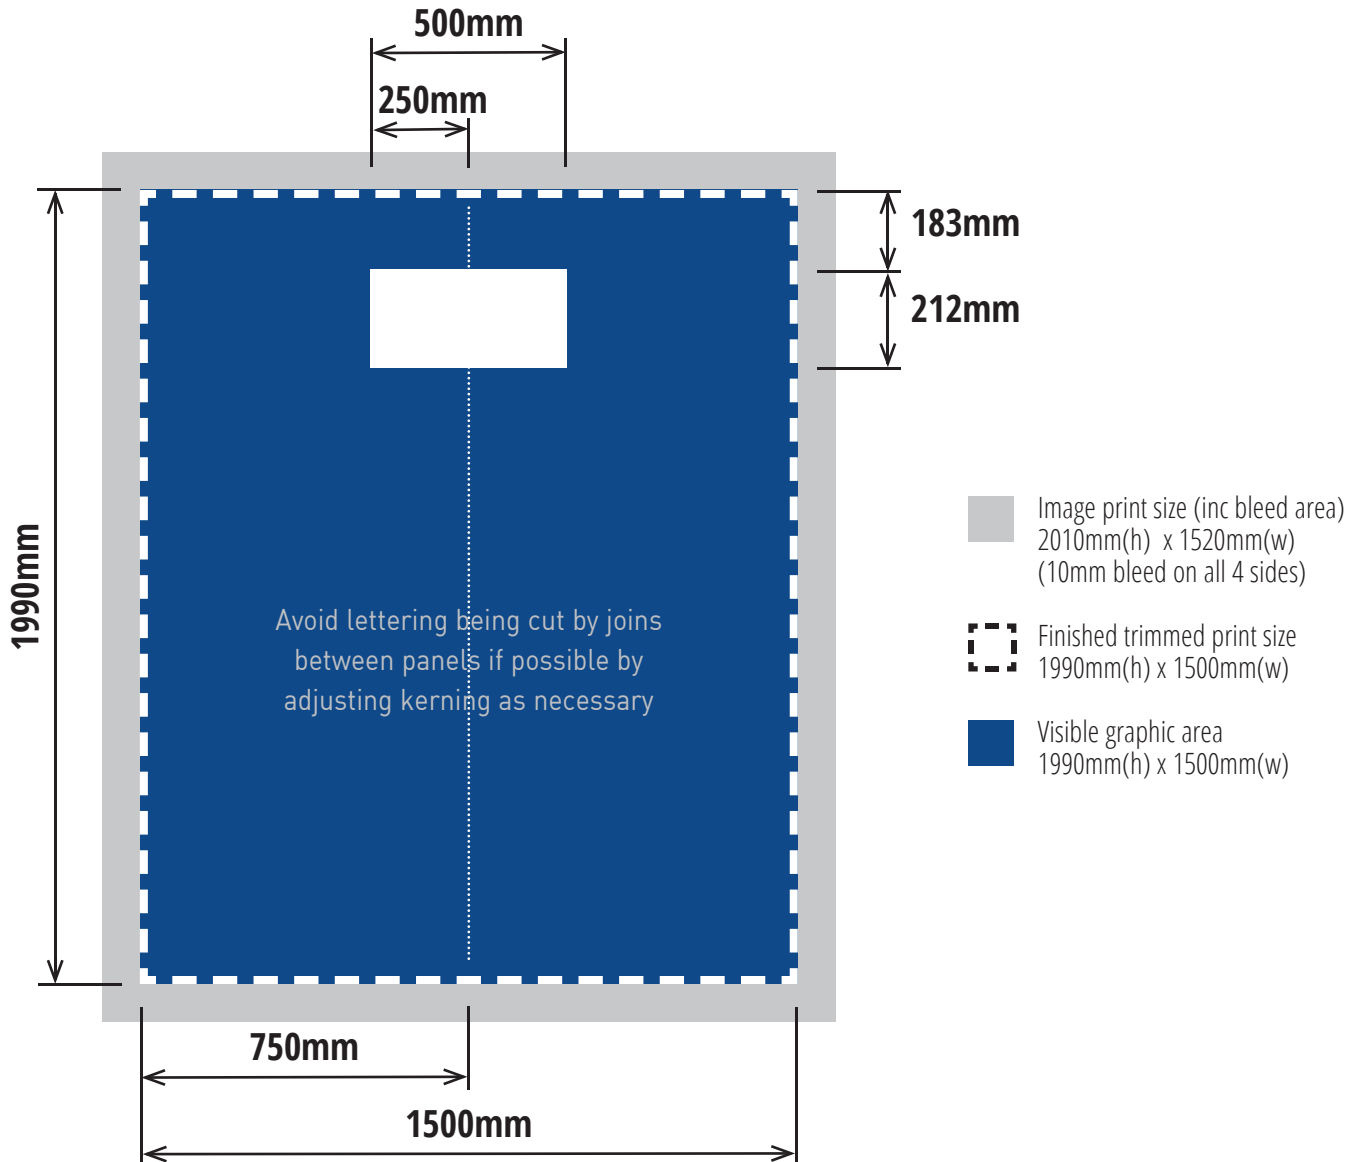

Centro Multimedia - Kit 2 (up to 32" screen) - Graphic Specification

Rear View

Magnetic tape applied to all edges of the graphic panel

Centro Multimedia - Kit 2 (up to 60" screen) - Graphic Specification

Rear View

Magnetic tape applied to all edges of the graphic panel