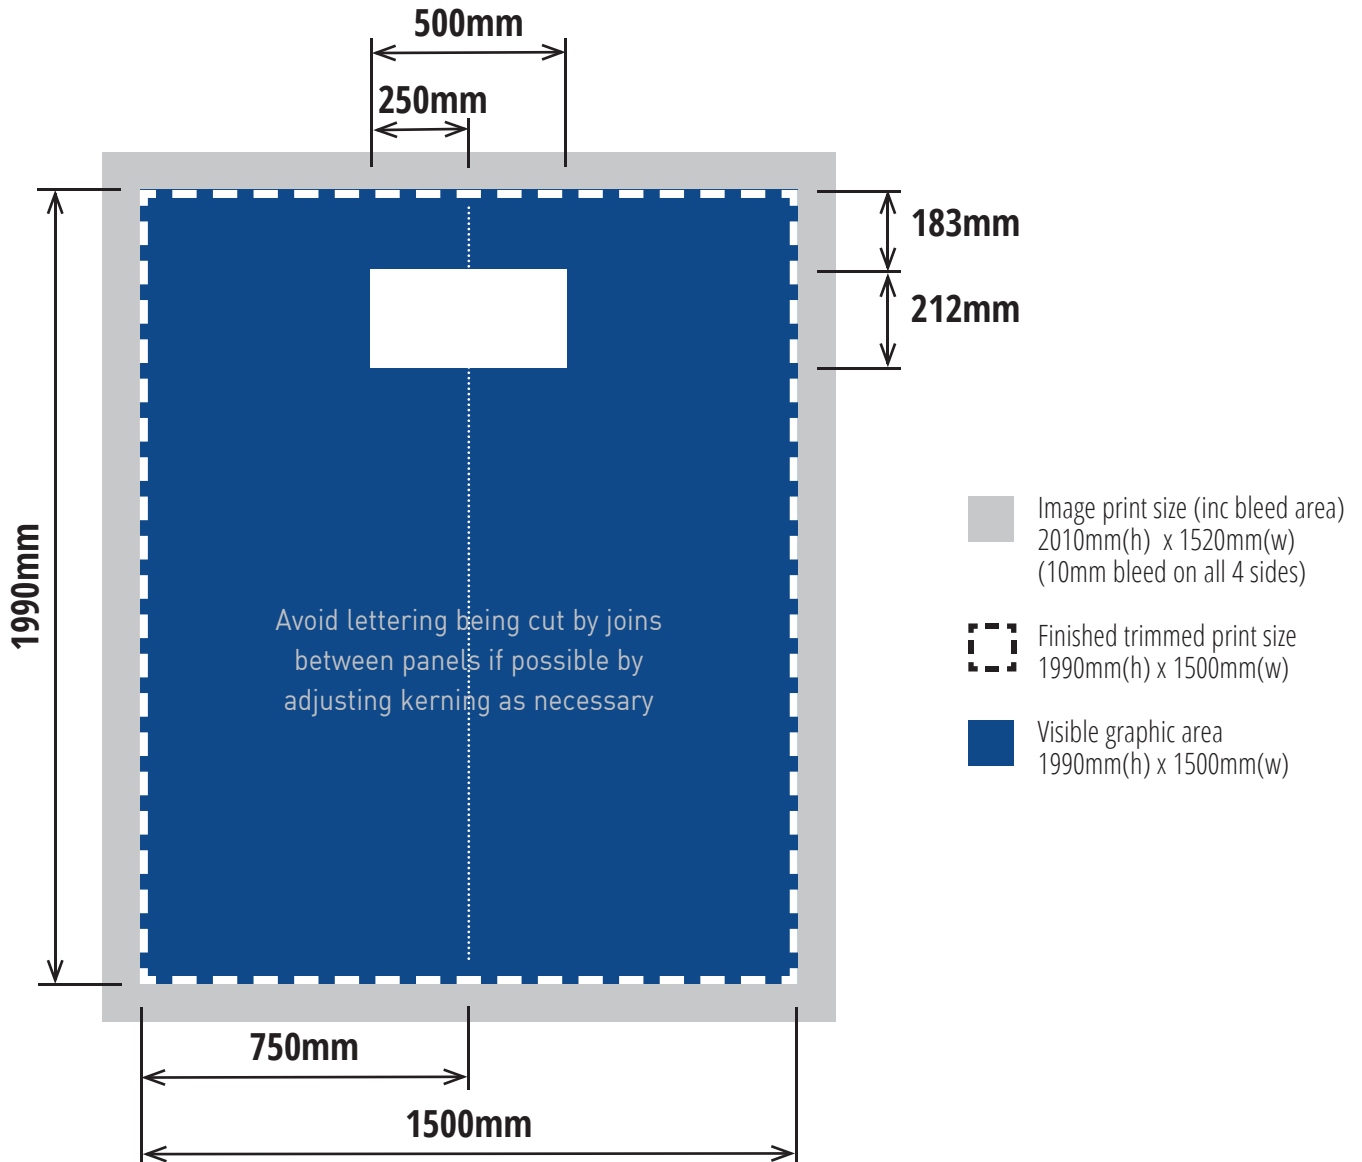

Centro Multimedia - Kit 2 (up to 32" screen) - Graphic Specification

Rear View

Magnetic tape applied to all edges of the graphic panel

Centro Multimedia - Kit 2 (up to 42" screen) - Graphic Specification

Rear View

Magnetic tape applied to all edges of the graphic panel