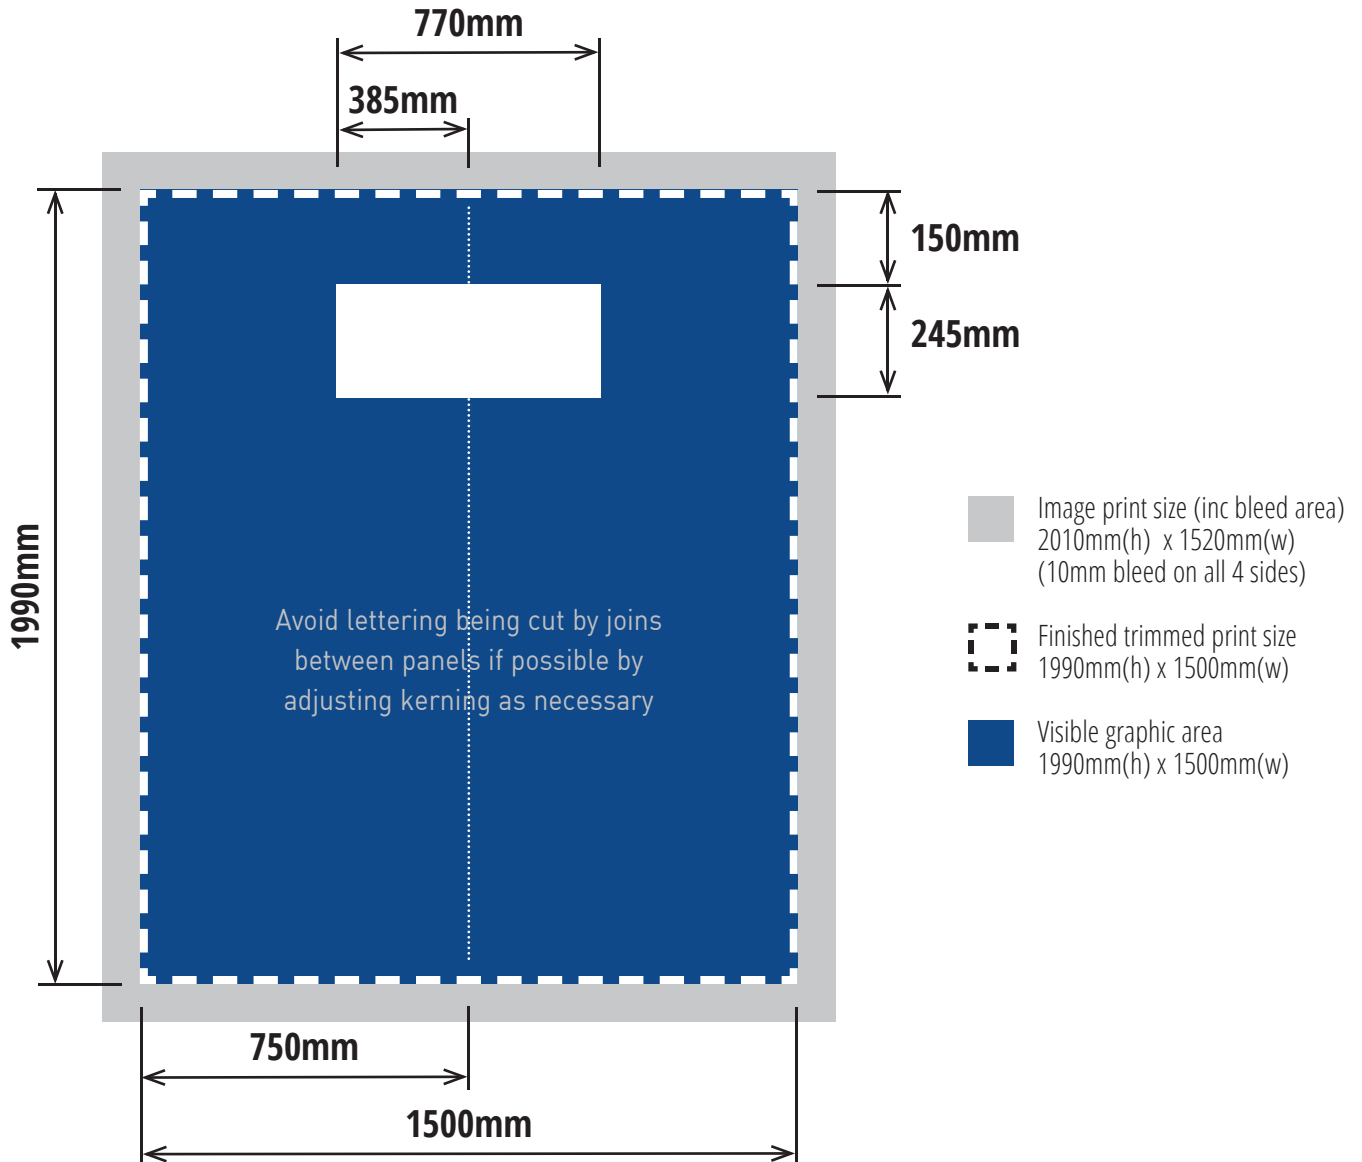

Centro Multimedia - Kit 2 (up to 32" screen) - Graphic Specification

Rear View

Magnetic tape applied to all edges of the graphic panel

Centro Multimedia - Kit 2 (up to 42" screen) - Graphic Specification

Rear View

Magnetic tape applied to all edges of the graphic panel