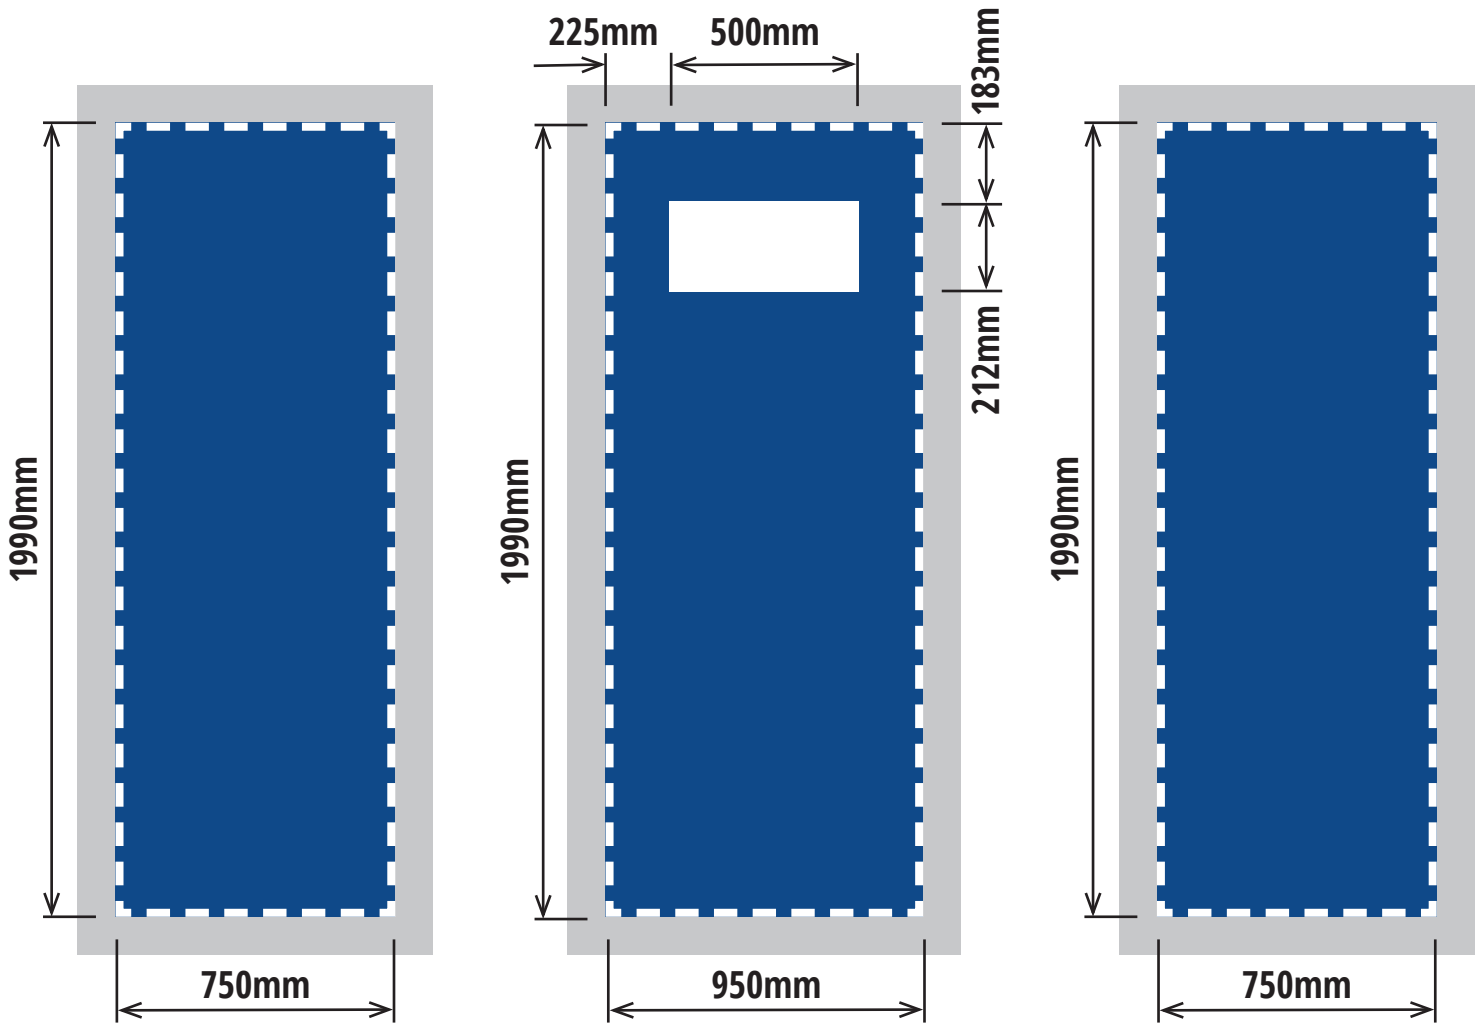

Centro Multimedia - Kit 3 (up to 32" screen) - Graphic Specification

Image print size (inc bleed area)
 2010mm(h) x 970mm(w) - x1 & 2010mm(h) x 770mm(w) - x2
 (10mm bleed on all 4 sides)

Finished trimmed print size
 1990mm(h) x 950mm(w) - x1 & 1990mm(h) x 750mm(w) - x2

Visible graphic area
 1990mm(h) x 950mm(w) - x1 & 1990mm(h) x 750mm(w) - x2

Rear View

Magnetic tape applied to all edges of the graphic panel

Centro Multimedia - Kit 3 (up to 42" screen) - Graphic Specification

Image print size (inc bleed area)
 2010mm(h) x 970mm(w) - x1 & 2010mm(h) x 770mm(w) - x2
 (10mm bleed on all 4 sides)

Finished trimmed print size
 1990mm(h) x 950mm(w) - x1 & 1990mm(h) x 750mm(w) - x2

Visible graphic area
 1990mm(h) x 950mm(w) - x1 & 1990mm(h) x 750mm(w) - x2

Rear View

Magnetic tape applied to all edges of the graphic panel