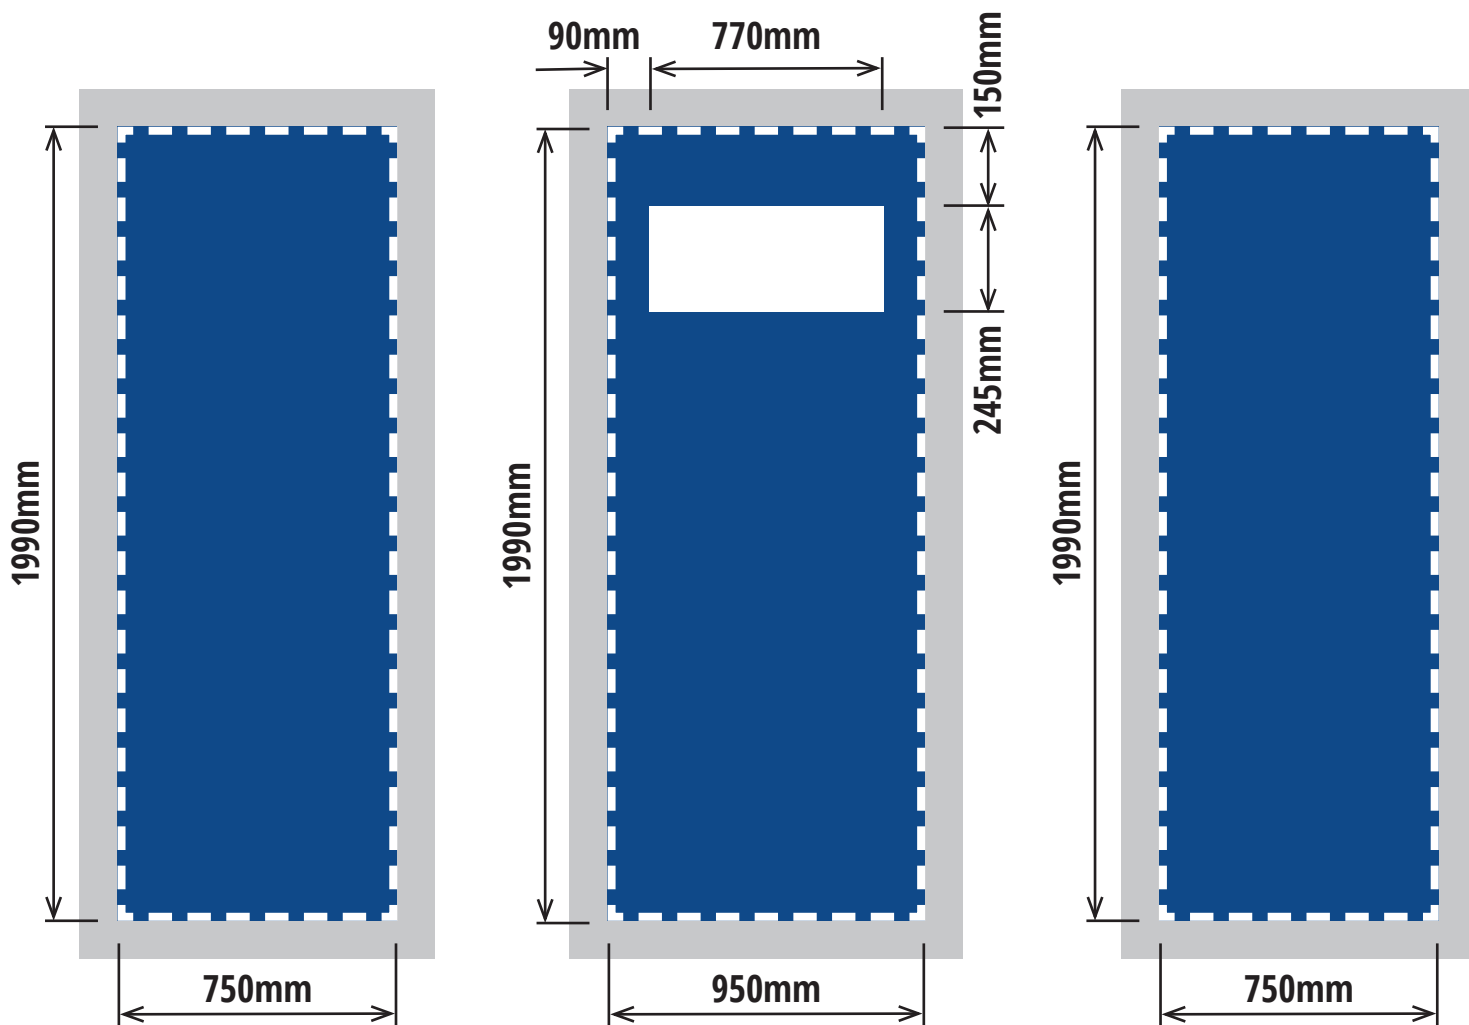

Centro Multimedia - Kit 3 (up to 32" screen) - Graphic Specification

Image print size (inc bleed area)
 2010mm(h) x 970mm(w) - x1 & 2010mm(h) x 770mm(w) - x2
 (10mm bleed on all 4 sides)

Finished trimmed print size
 1990mm(h) x 950mm(w) - x1 & 1990mm(h) x 750mm(w) - x2

Visible graphic area
 1990mm(h) x 950mm(w) - x1 & 1990mm(h) x 750mm(w) - x2

Rear View

Magnetic tape applied to all edges of the graphic panel

Centro Multimedia - Kit 3 (up to 42" screen) - Graphic Specification

Image print size (inc bleed area)
 2010mm(h) x 970mm(w) - x1 & 2010mm(h) x 770mm(w) - x2
 (10mm bleed on all 4 sides)

Finished trimmed print size
 1990mm(h) x 950mm(w) - x1 & 1990mm(h) x 750mm(w) - x2

Visible graphic area
 1990mm(h) x 950mm(w) - x1 & 1990mm(h) x 750mm(w) - x2

Rear View

Magnetic tape applied to all edges of the graphic panel