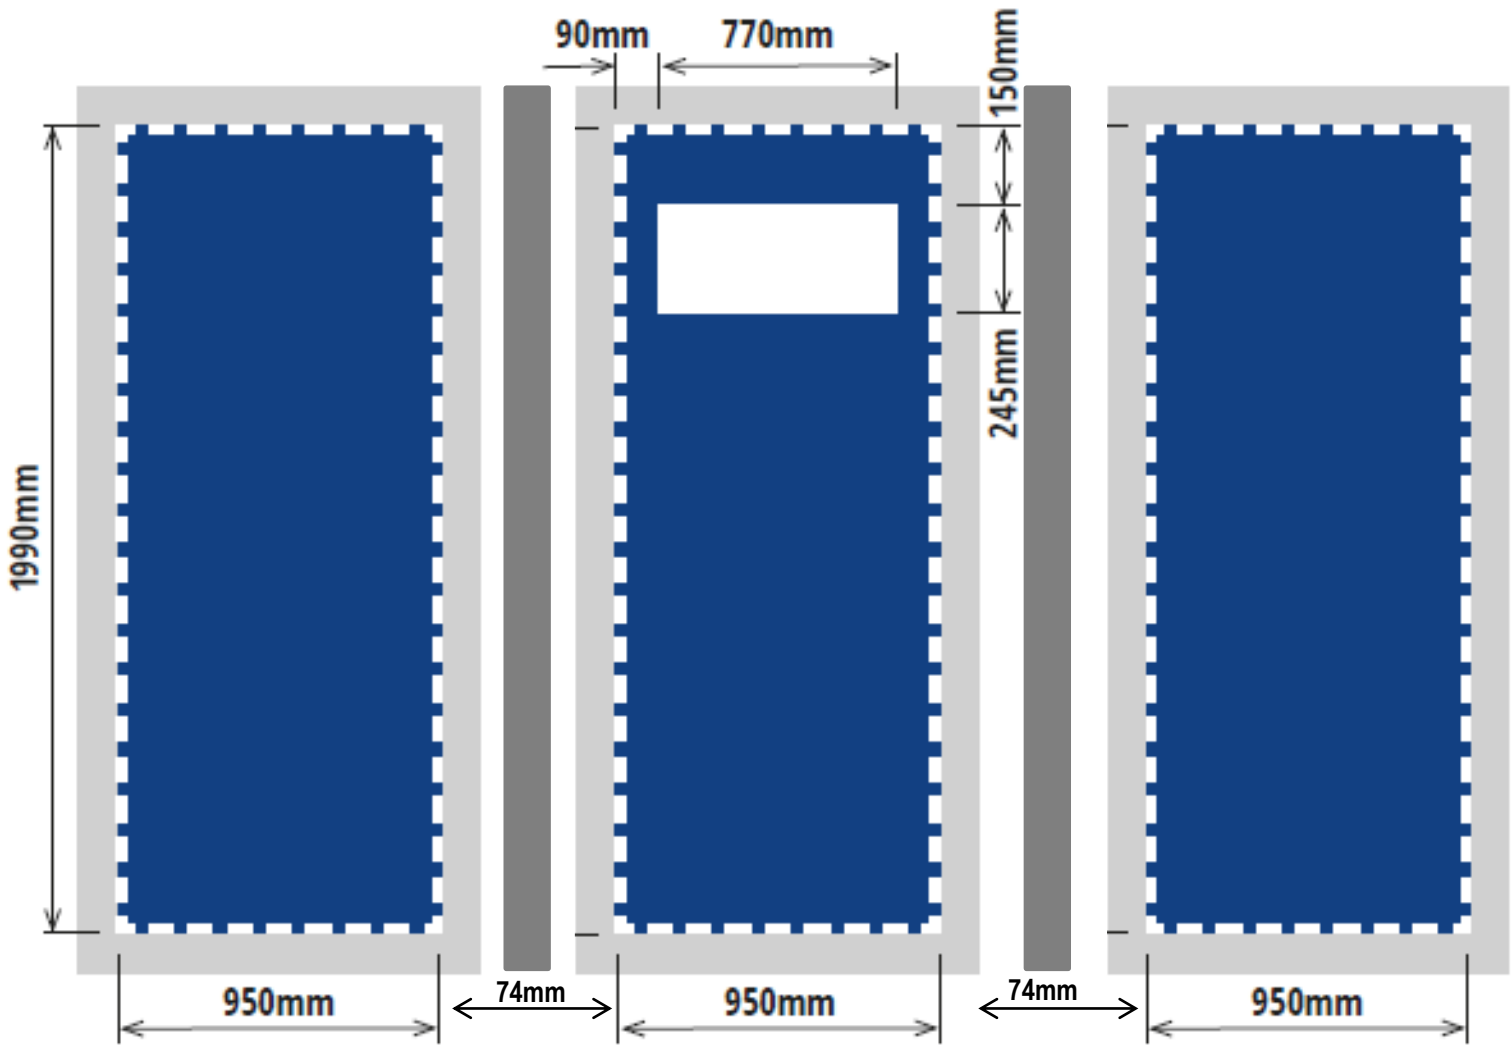

Centro Multimedia – Kit 4 (up to 32" screen) - **Graphic Specification – TILED IMAGE**

Image print size (inc bleed area)  
2010mm(h) x 970mm(w) - x3  
(10mm bleed on all 4 sides)

Finished trimmed print size  
1990mm(h) x 950mm(w) - x3

Visible graphic area  
1990mm(h) x 950mm(w) - x3

**Rear View**

Magnetic tape applied to all edges of the graphic panel

Centro Multimedia – Kit 4 (up to 42" screen) - **Graphic Specification – TILED IMAGE**

Image print size (inc bleed area)  
2010mm(h) x 970mm(w) - x3  
(10mm bleed on all 4 sides)

Finished trimmed print size  
1990mm(h) x 950mm(w) - x3

Visible graphic area  
1990mm(h) x 950mm(w) - x3

**Rear View**

Magnetic tape applied to all edges of the graphic panel