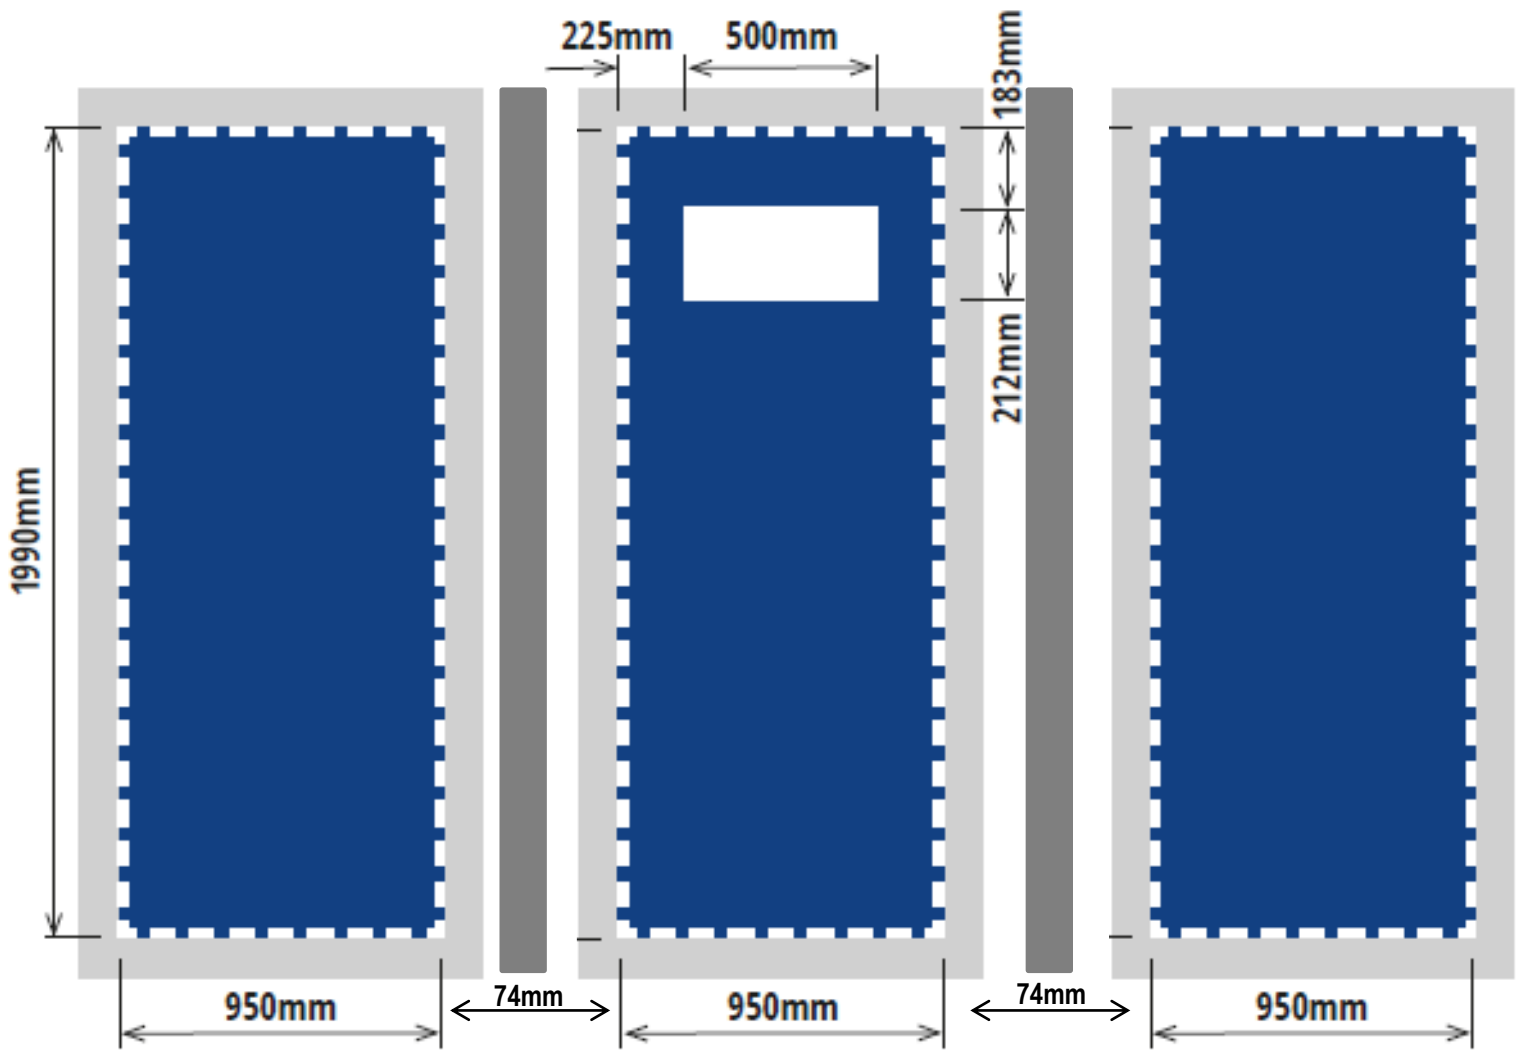

Centro Multimedia – Kit 4 (up to 32" screen) - **Graphic Specification – TILED IMAGE**

Image print size (inc bleed area)  
2010mm(h) x 970mm(w) - x3  
(10mm bleed on all 4 sides)

Finished trimmed print size  
1990mm(h) x 950mm(w) - x3

Visible graphic area  
1990mm(h) x 950mm(w) - x3

**Rear View**

Magnetic tape applied to all edges of the graphic panel

Centro Multimedia – Kit 4 (up to 42" screen) - **Graphic Specification – TILED IMAGE**

Image print size (inc bleed area)  
2010mm(h) x 970mm(w) - x3  
(10mm bleed on all 4 sides)

Finished trimmed print size  
1990mm(h) x 950mm(w) - x3

Visible graphic area  
1990mm(h) x 950mm(w) - x3

**Rear View**

Magnetic tape applied to all edges of the graphic panel