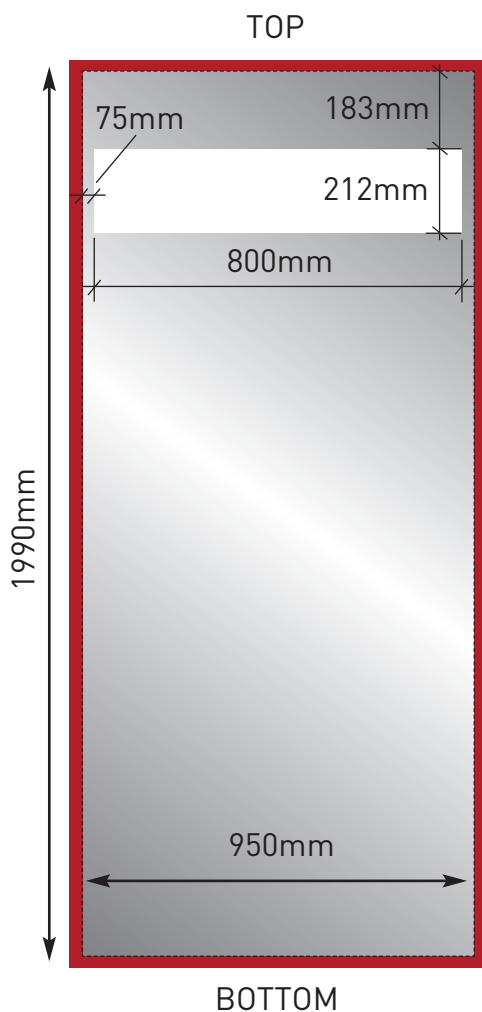

CENTRO Theatre - Set 1 (up to 32" screen) Graphic Specification

1990mm x 950mm

-  Visible graphic area
1990mmH x 950mmW
-  Finished print size
1990mmH x 950mmW
-  Image bleed area
2010mmH x 970mmW
(10mm around all edges)

CENTRO Theatre - Set 1 (up to 42" screen) Graphic Specification

1990mm x 950mm

Visible graphic area
1990mmH x 950mmW

Finished print size
1990mmH x 950mmW

Image bleed area
2010mmH x 970mmW
(10mm around all edges)