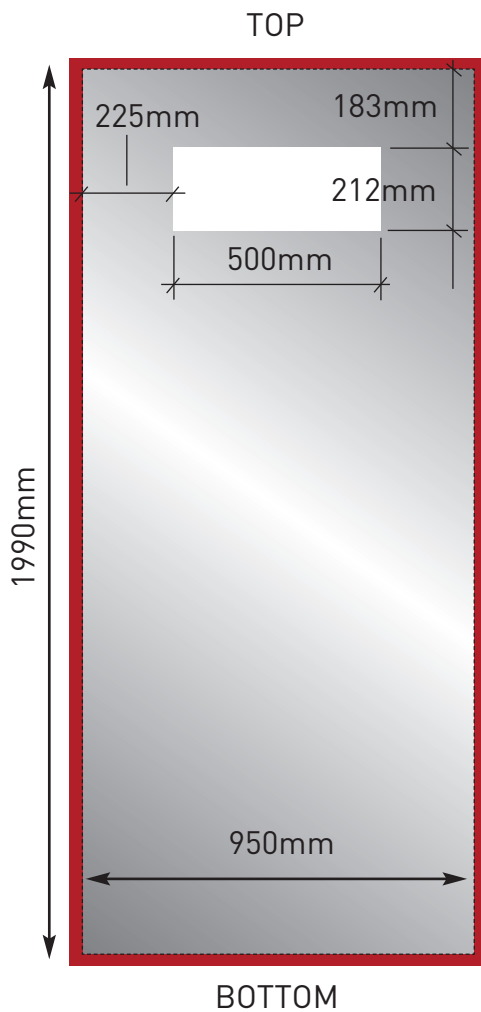

CENTRO Theatre - Set 1 (up to 32" screen) Graphic Specification

1990mm x 950mm

-  Visible graphic area
1990mmH x 950mmW
-  Finished print size
1990mmH x 950mmW
-  Image bleed area
2010mmH x 970mmW
(10mm around all edges)

CENTRO Theatre - Set 1 (up to 42" screen) Graphic Specification

1990mm x 950mm

Visible graphic area
1990mmH x 950mmW

Finished print size
1990mmH x 950mmW

Image bleed area
2010mmH x 970mmW
(10mm around all edges)