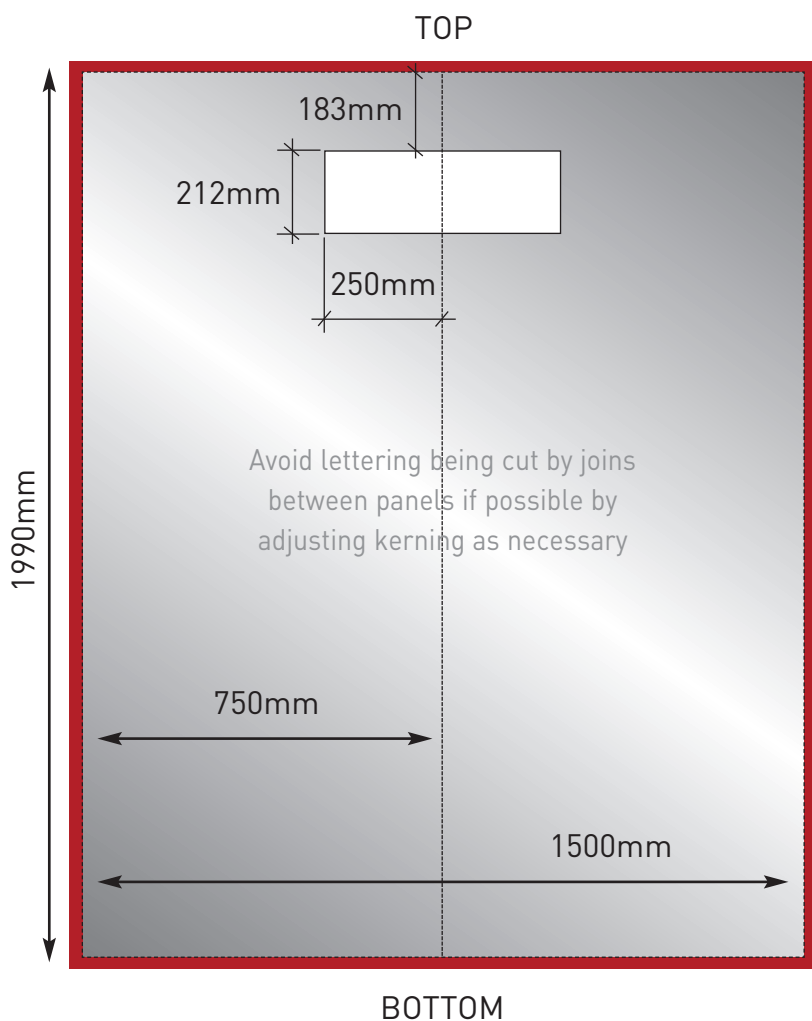

CENTRO Theatre - Set 2 (up to 32" screen) Graphic Specification

1990mm x 1500mm

- Visible graphic area
1990mmH x 1500mmW
- Finished print size
1990mmH x 1500mmW
(2 panels 750mm wide)
- Image bleed area
2010mmH x 1520mmW
(10mm to all outer edges of the design)

CENTRO Theatre - Set 2 (up to 42" screen) Graphic Specification

1990mm x 1500mm

- Visible graphic area
1990mmH x 1500mmW
- Finished print size
1990mmH x 1500mmW
(2 panels 750mm wide)
- Image bleed area
2010mmH x 1520mmW
(10mm to all outer edges of the design)