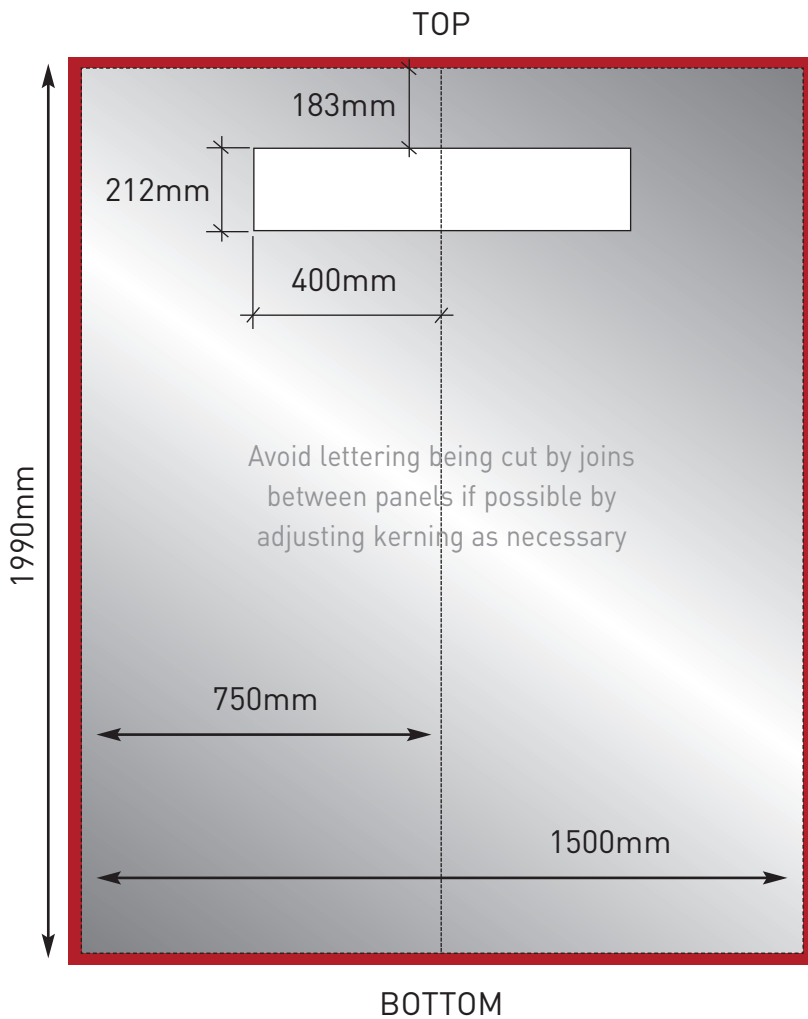

CENTRO Theatre - Set 2 (up to 32" screen) Graphic Specification

1990mm x 1500mm

- Visible graphic area
1990mmH x 1500mmW
- Finished print size
1990mmH x 1500mmW
(2 panels 750mm wide)
- Image bleed area
2010mmH x 1520mmW
(10mm to all outer edges of the design)

CENTRO Theatre - Set 2 (up to 42" screen) Graphic Specification

1990mm x 1500mm

- Visible graphic area
1990mmH x 1500mmW
- Finished print size
1990mmH x 1500mmW
(2 panels 750mm wide)
- Image bleed area
2010mmH x 1520mmW
(10mm to all outer edges of the design)