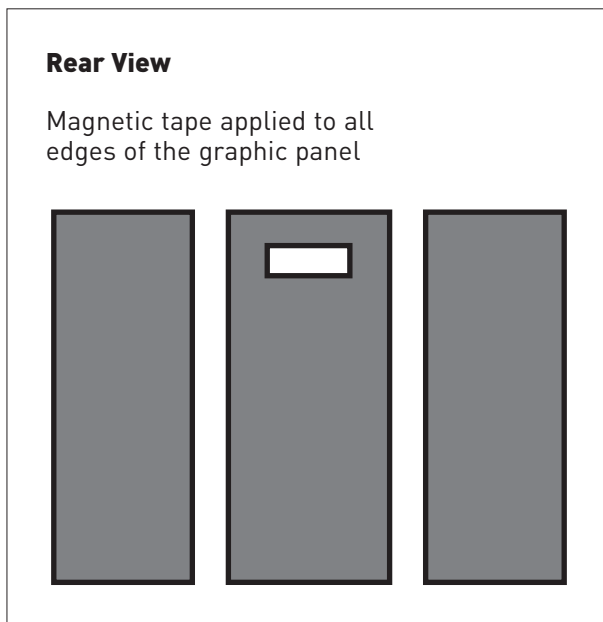

CENTRO Theatre - Set 3 (up to 32" screen) Graphic Specification

1990mm x 950mm (x1)
1990mm x 750mm (x2)

Visible graphic area 1990mmH x 950mmW (x1)
Visible graphic area 1990mmH x 750mmW (x2)

Finished print size 1990mmH x 950mmW (x1)
Finished print size 1990mmH x 750mmW (x2)

Image bleed area 2010mmH x 970mmW (x1)

CENTRO Theatre - Set 3 (up to 42" screen) Graphic Specification

1990mm x 950mm (x1)
1990mm x 750mm (x2)

Visible graphic area 1990mmH x 950mmW (x1)
Visible graphic area 1990mmH x 750mmW (x2)

Finished print size 1990mmH x 950mmW (x1)
Finished print size 1990mmH x 750mmW (x2)

Image bleed area 2010mmH x 970mmW (x1)
Image bleed area 2010mmH x 770mmW (x2)
(10mm around all edges)