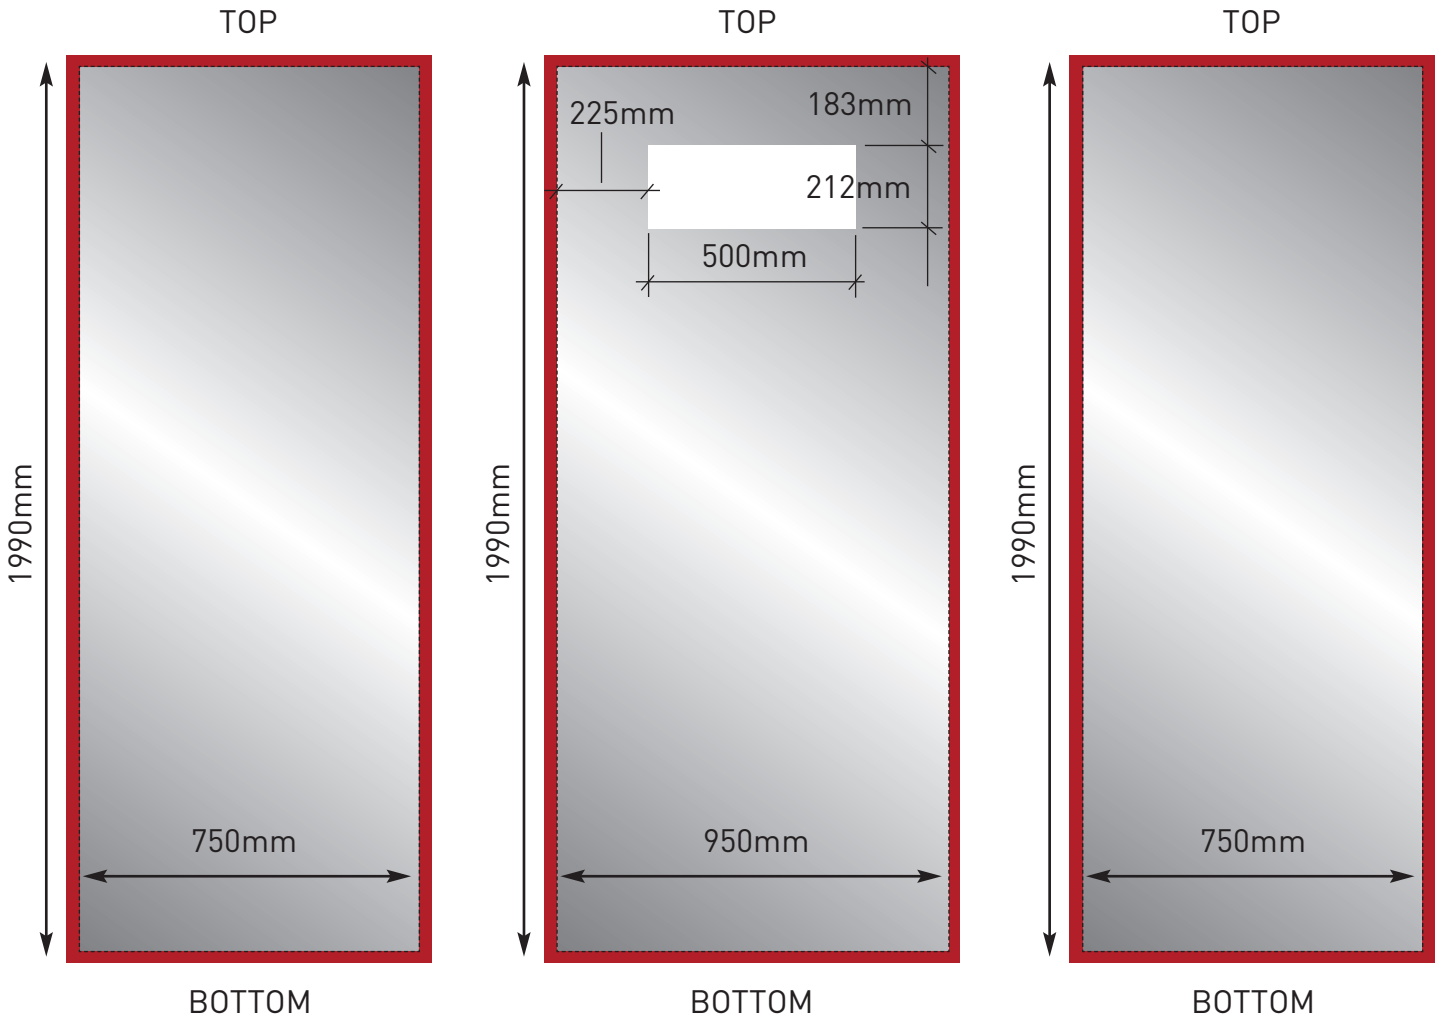

CENTRO Theatre - Set 3 (up to 32" screen) Graphic Specification

1990mm x 950mm (x1)
1990mm x 750mm (x2)

Visible graphic area 1990mmH x 950mmW (x1)
Visible graphic area 1990mmH x 750mmW (x2)

Finished print size 1990mmH x 950mmW (x1)
Finished print size 1990mmH x 750mmW (x2)

Image bleed area 2010mmH x 970mmW (x1)

CENTRO Theatre - Set 3 (up to 42" screen) Graphic Specification

1990mm x 950mm (x1)
1990mm x 750mm (x2)

Visible graphic area 1990mmH x 950mmW (x1)
Visible graphic area 1990mmH x 750mmW (x2)

Finished print size 1990mmH x 950mmW (x1)
Finished print size 1990mmH x 750mmW (x2)

Image bleed area 2010mmH x 970mmW (x1)
Image bleed area 2010mmH x 770mmW (x2)
(10mm around all edges)