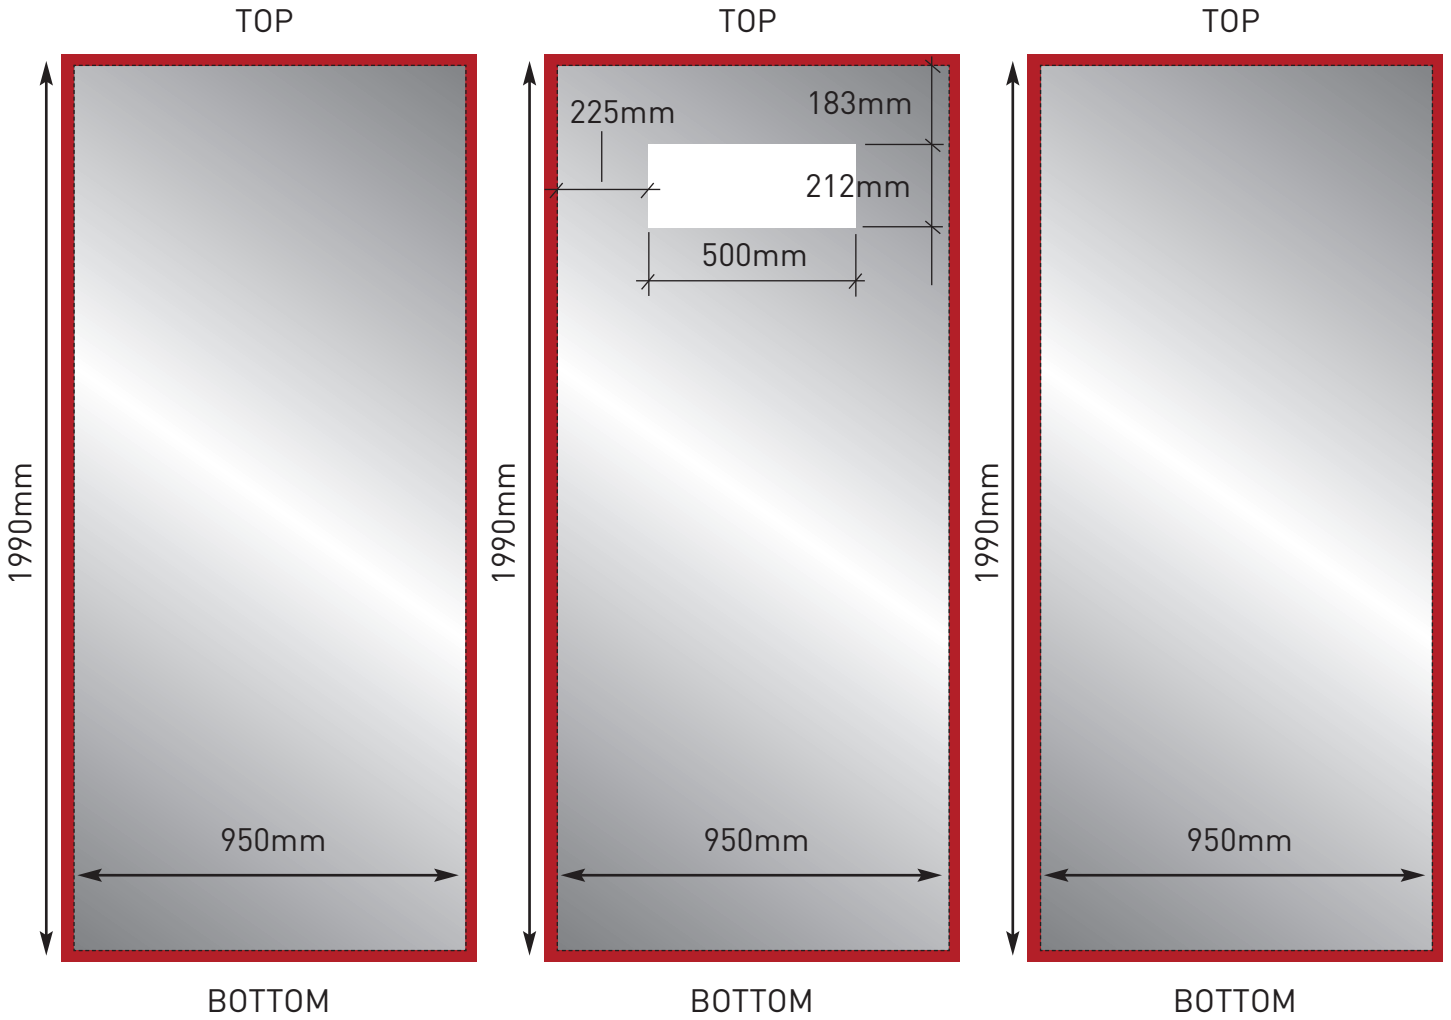

# CENTRO Theatre - Set 4 (up to 32" screen) Graphic Specification

1990mm x 950mm (x3)

-  Visible graphic area 1990mmH x 950mmW (x3)
-  Finished print size 1990mmH x 950mmW (x3)
-  Image bleed area 2010mmH x 970mmW (x3) (10mm around all edges)

# CENTRO Theatre - Set 4 (up to 42" screen) Graphic Specification

1990mm x 950mm (x3)

-  Visible graphic area 1990mmH x 950mmW (x3)
-  Finished print size 1990mmH x 950mmW (x3)
-  Image bleed area 2010mmH x 970mmW (x3) (10mm around all edges)