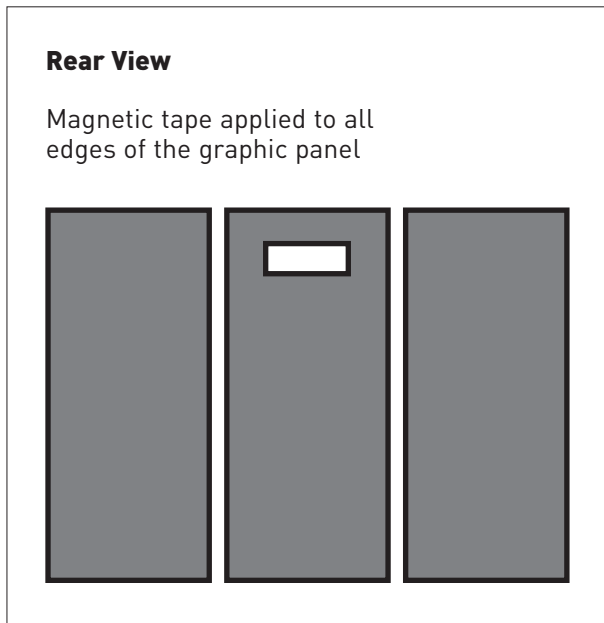

# CENTRO Theatre - Set 4 (up to 32" screen) Graphic Specification

1990mm x 950mm (x3)

-  Visible graphic area 1990mmH x 950mmW (x3)
-  Finished print size 1990mmH x 950mmW (x3)
-  Image bleed area 2010mmH x 970mmW (x3) (10mm around all edges)

# CENTRO Theatre - Set 4 (up to 42" screen) Graphic Specification

1990mm x 950mm (x3)

-  Visible graphic area 1990mmH x 950mmW (x3)
-  Finished print size 1990mmH x 950mmW (x3)
-  Image bleed area 2010mmH x 970mmW (x3) (10mm around all edges)