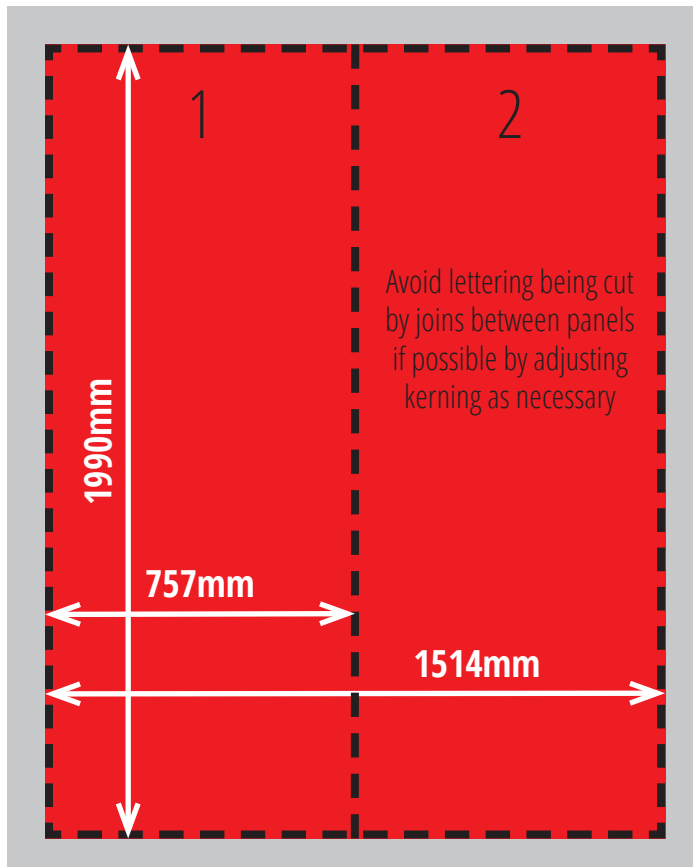

Centro 2 Curved (1500mm) - Graphic Specification

Inner Curve

- Image print size (inc bleed area)
2010mm(h) x 1520mm(w)
(10mm bleed on all 4 sides)
- Finished trimmed print size
1990mm(h) x 1500mm(w)
(2 panels 750mm wide)
- Visible graphic area
1990mm(h) x 1500mm(w)

Outer Curve

- Image print size (inc bleed area)
2010mm(h) x 1534mm(w)
(10mm bleed on all 4 sides)
- Finished trimmed print size
1990mm(h) x 1514mm(w)
(2 panels 757mm wide)
- Visible graphic area
1990mm(h) x 1514mm(w)