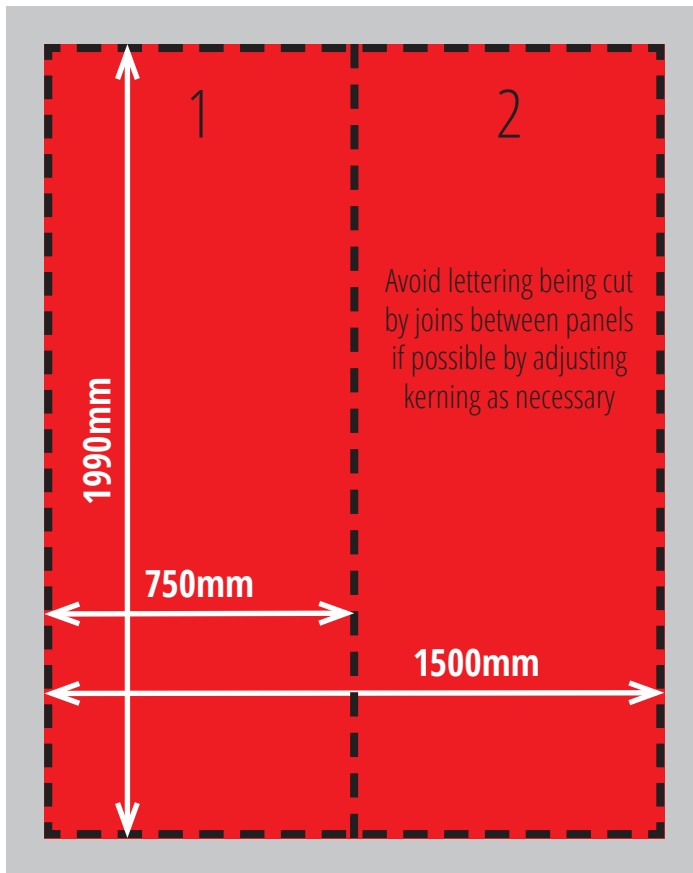

Centro 2 Curved (1500mm) - Graphic Specification

Inner Curve

- Image print size (inc bleed area)
2010mm(h) x 1520mm(w)
(10mm bleed on all 4 sides)
- Finished trimmed print size
1990mm(h) x 1500mm(w)
(2 panels 750mm wide)
- Visible graphic area
1990mm(h) x 1500mm(w)

Outer Curve

- Image print size (inc bleed area)
2010mm(h) x 1534mm(w)
(10mm bleed on all 4 sides)
- Finished trimmed print size
1990mm(h) x 1514mm(w)
(2 panels 757mm wide)
- Visible graphic area
1990mm(h) x 1514mm(w)