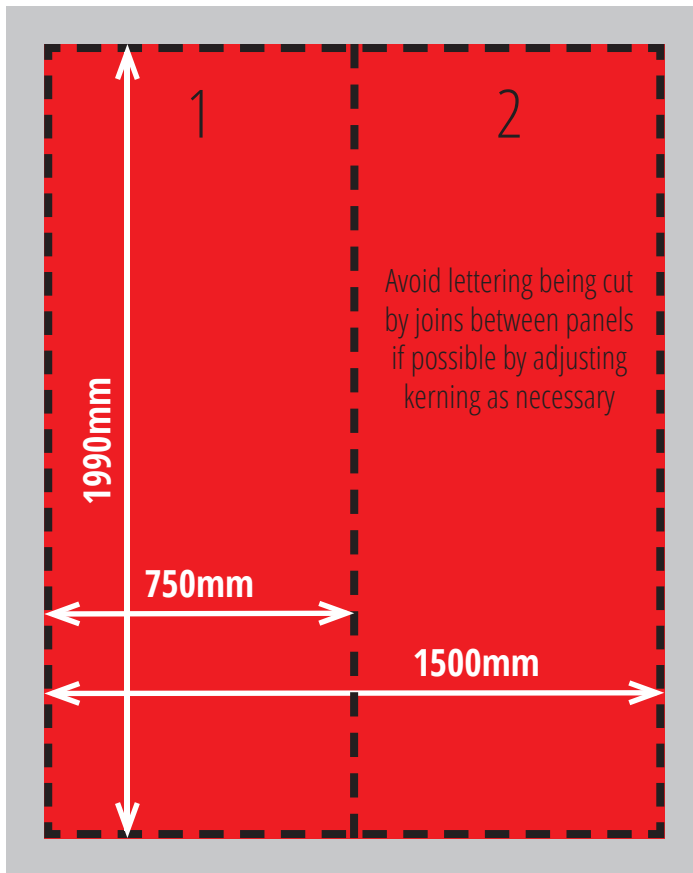

Centro 2 Straight (1500mm) - Graphic Specification

Image print size (inc bleed area)
2010mm(h) x 1520mm(w)
(10mm bleed on all 4 sides)

Finished trimmed print size
1990mm(h) x 1500mm(w)
(2 panels 750mm wide)

Visible graphic area
1990mm(h) x 1500mm(w)