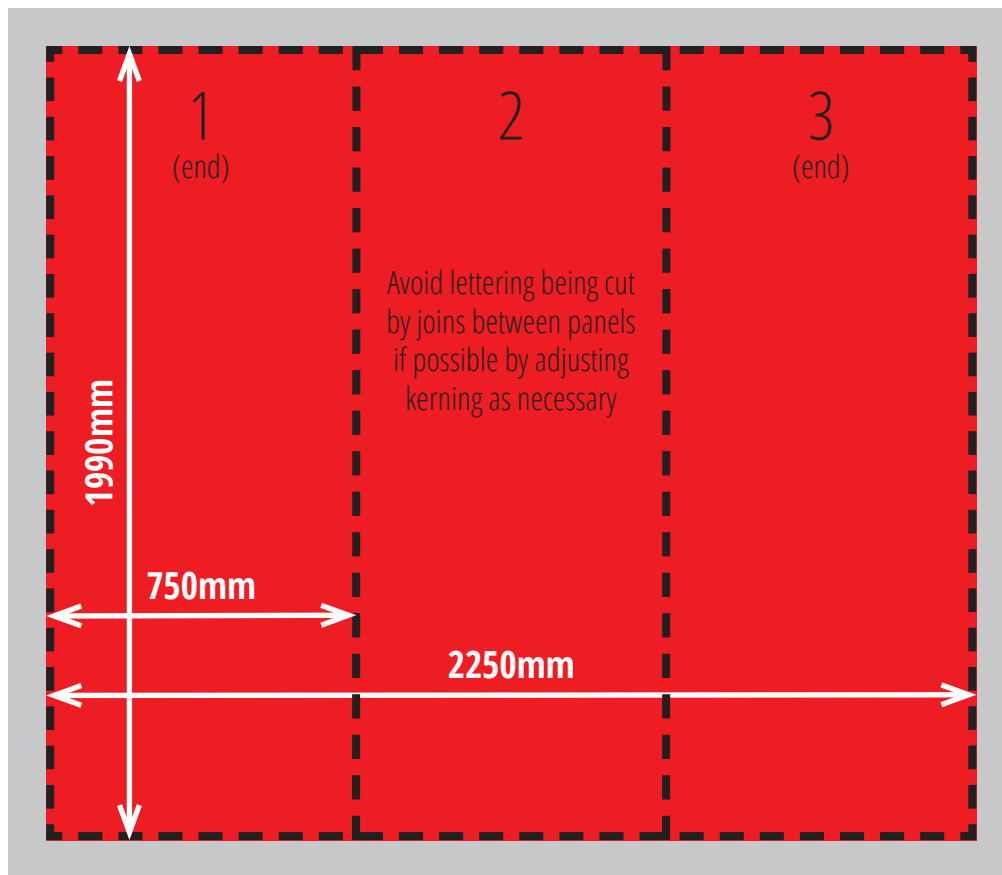

# Centro 2 Curved (2250mm) - Graphic Specification

## Inner Curve

Image print size (inc bleed area)  
2010mm(h) x 2270mm(w)  
(10mm bleed on all 4 sides)

Finished trimmed print size  
1990mm(h) x 2250mm(w)  
(3 panels 750mm wide)

Visible graphic area  
1990mm(h) x 2250mm(w)

## Outer Curve

Image print size (inc bleed area)  
2010mm(h) x 2291mm(w)  
(10mm bleed on all 4 sides)

Finished trimmed print size  
1990mm(h) x 2271mm(w)  
(3 panels 757mm wide)

Visible graphic area  
1990mm(h) x 2271mm(w)