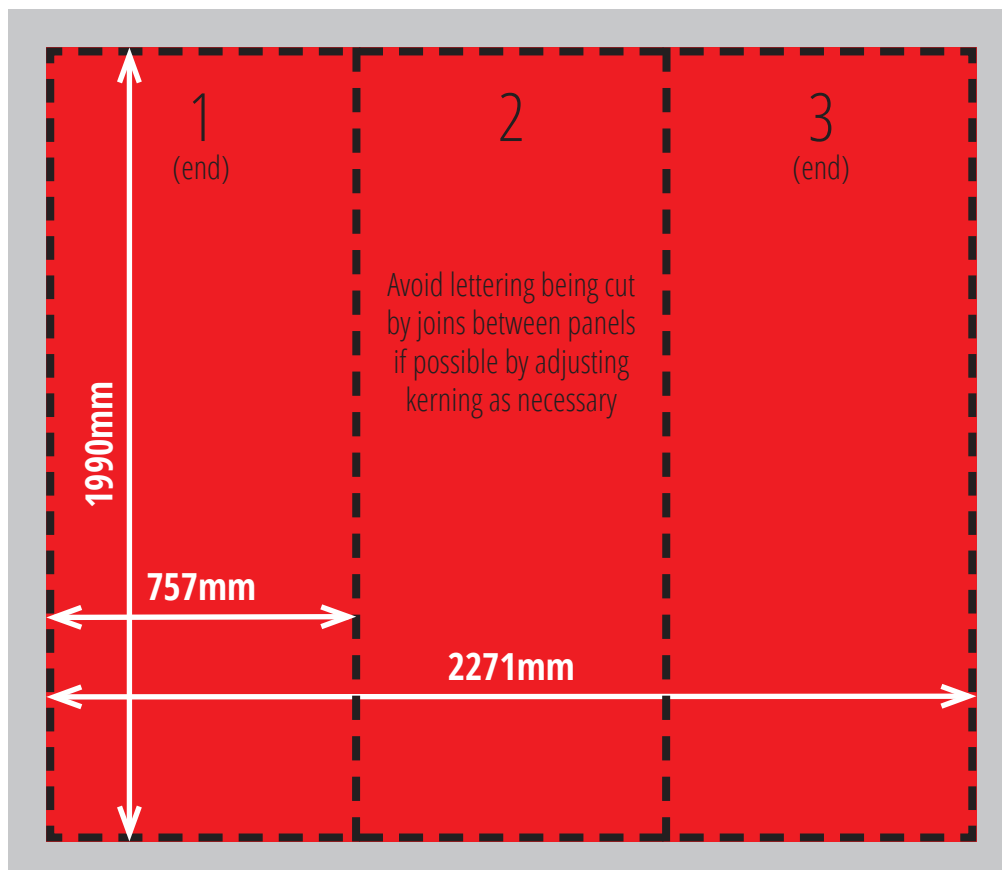

## Inner Curve

Image print size (inc bleed area)  
2010mm(h) x 2270mm(w)  
(10mm bleed on all 4 sides)

Finished trimmed print size  
1990mm(h) x 2250mm(w)  
(3 panels 750mm wide)

Visible graphic area  
1990mm(h) x 2250mm(w)

## Outer Curve

Image print size (inc bleed area)  
2010mm(h) x 2291mm(w)  
(10mm bleed on all 4 sides)

Finished trimmed print size  
1990mm(h) x 2271mm(w)  
(3 panels 757mm wide)

Visible graphic area  
1990mm(h) x 2271mm(w)