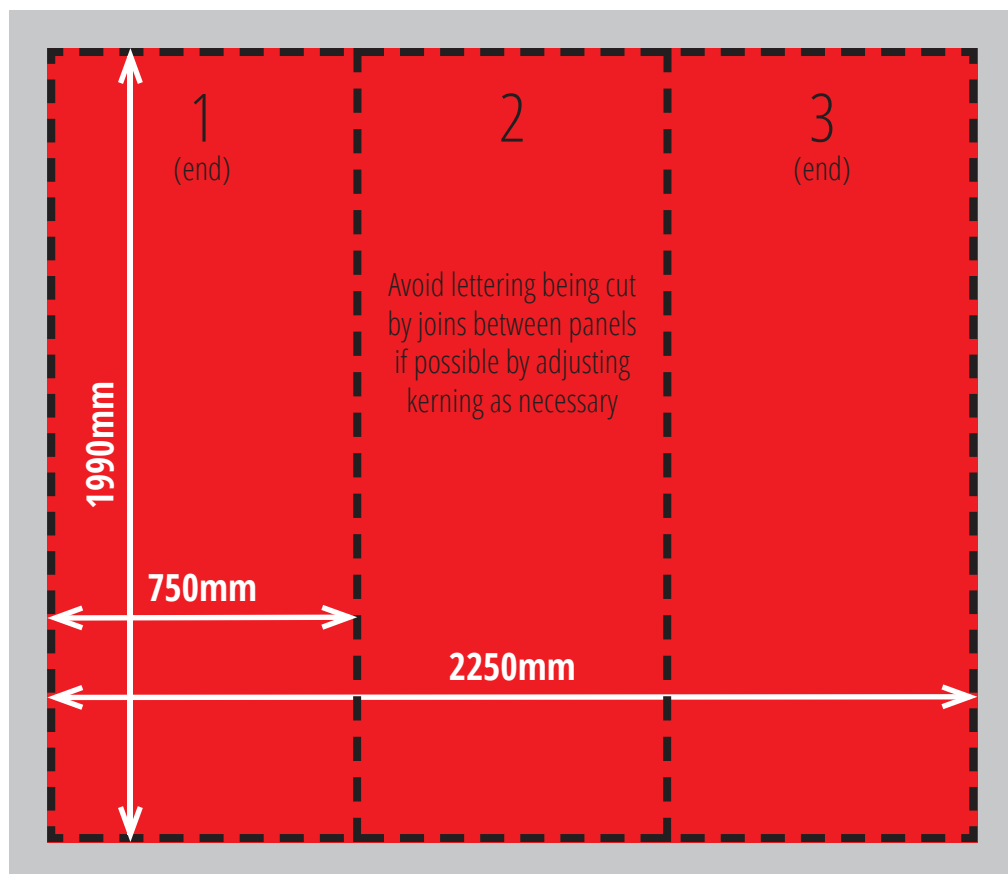

Centro 2 Straight (2250mm) - Graphic Specification

Image print size (inc bleed area)
2010mm(h) x 2270mm(w)
(10mm bleed on all 4 sides)

Finished trimmed print size
1990mm(h) x 2250mm(w)
(3 panels 750mm wide)

Visible graphic area
1990mm(h) x 2250mm(w)