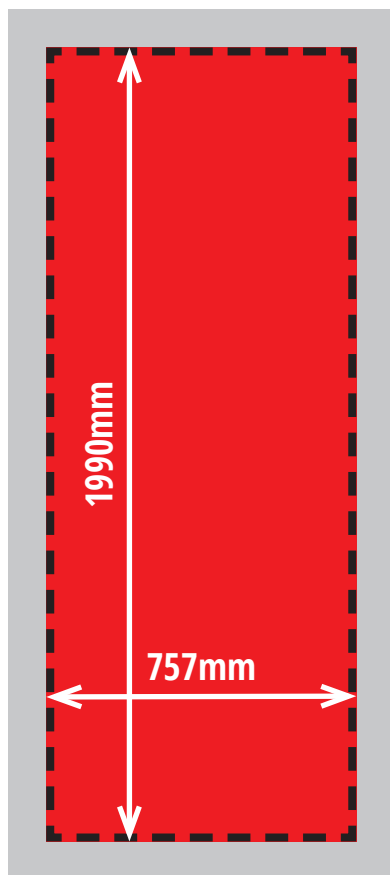

Centro 2 Curved (750mm) - Graphic Specification

Inner Curve

Image print size (inc bleed area)
2010mm(h) x 770mm(w)
(10mm bleed on all 4 sides)

Finished trimmed print size
1990mm(h) x 750mm(w)

Visible graphic area
1990mm(h) x 750mm(w)

Outer Curve

Image print size (inc bleed area)
2010mm(h) x 777mm(w)
(10mm bleed on all 4 sides)

Finished trimmed print size
1990mm(h) x 757mm(w)

Visible graphic area
1990mm(h) x 757mm(w)