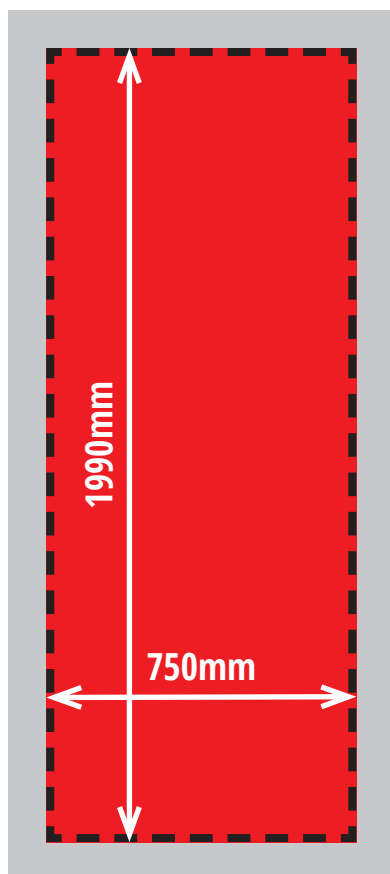

Centro 2 Curved (750mm) - Graphic Specification

Inner Curve

Image print size (inc bleed area)
2010mm(h) x 770mm(w)
(10mm bleed on all 4 sides)

Finished trimmed print size
1990mm(h) x 750mm(w)

Visible graphic area
1990mm(h) x 750mm(w)

Outer Curve

Image print size (inc bleed area)
2010mm(h) x 777mm(w)
(10mm bleed on all 4 sides)

Finished trimmed print size
1990mm(h) x 757mm(w)

Visible graphic area
1990mm(h) x 757mm(w)