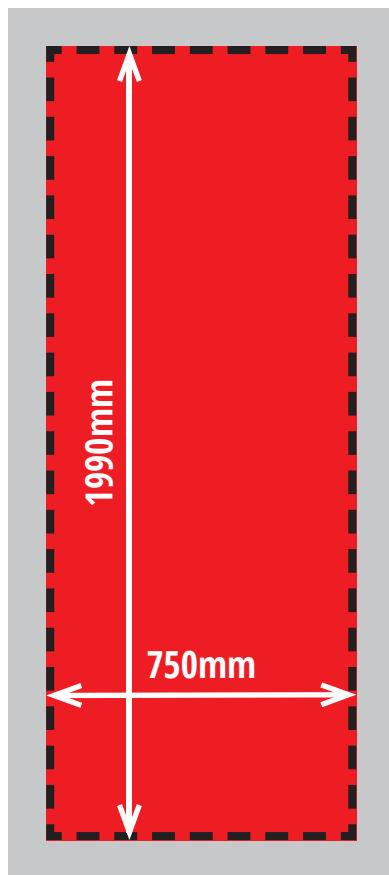

# Centro 2 Straight (750mm) - Graphic Specification

Image print size (inc bleed area)  
2010mm(h) x 770mm(w)  
(10mm bleed on all 4 sides)

Finished trimmed print size  
1990mm(h) x 750mm(w)

Visible graphic area  
1990mm(h) x 750mm(w)