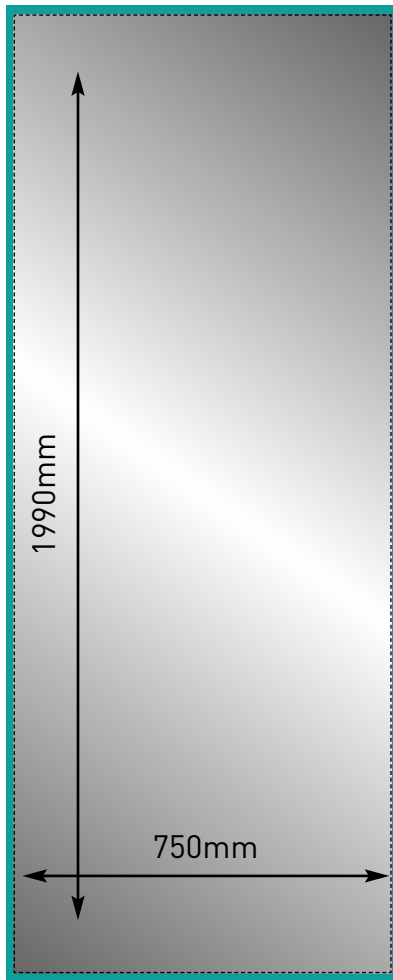

CENTRO 3 (750mm x1) Graphic Specification

1990mm x 750mm (x1)

TOP

BOTTOM

-  Visible graphic area
1990mmH x 750mmW (x1)
-  Finished print size
1990mmH x 750mmW (x1)
-  Image bleed area
2010mmH x 770mmW
(10mm to all outer edges of the design)