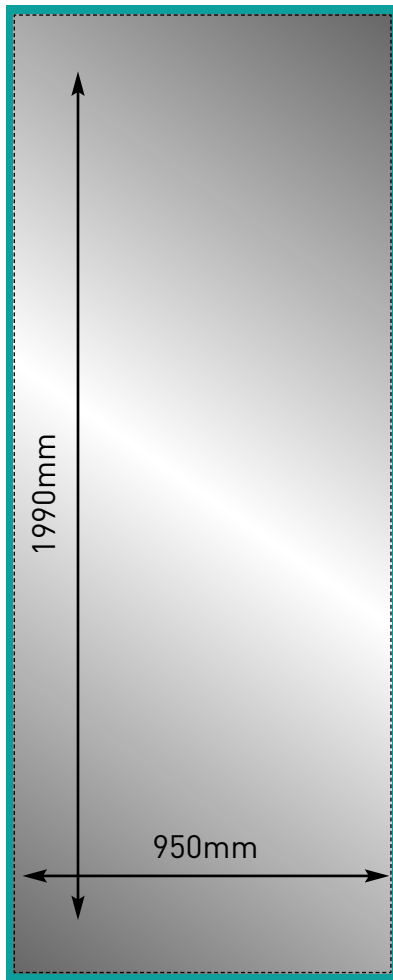

# CENTRO 3 (950mm x1) Graphic Specification

1990mm x 950mm (x1)

TOP

BOTTOM

-  Visible graphic area  
1990mmH x 950mmW (x1)
-  Finished print size  
1990mmH x 950mmW (x1)
-  Image bleed area  
2010mmH x 970mmW  
(10mm to all outer edges of the design)