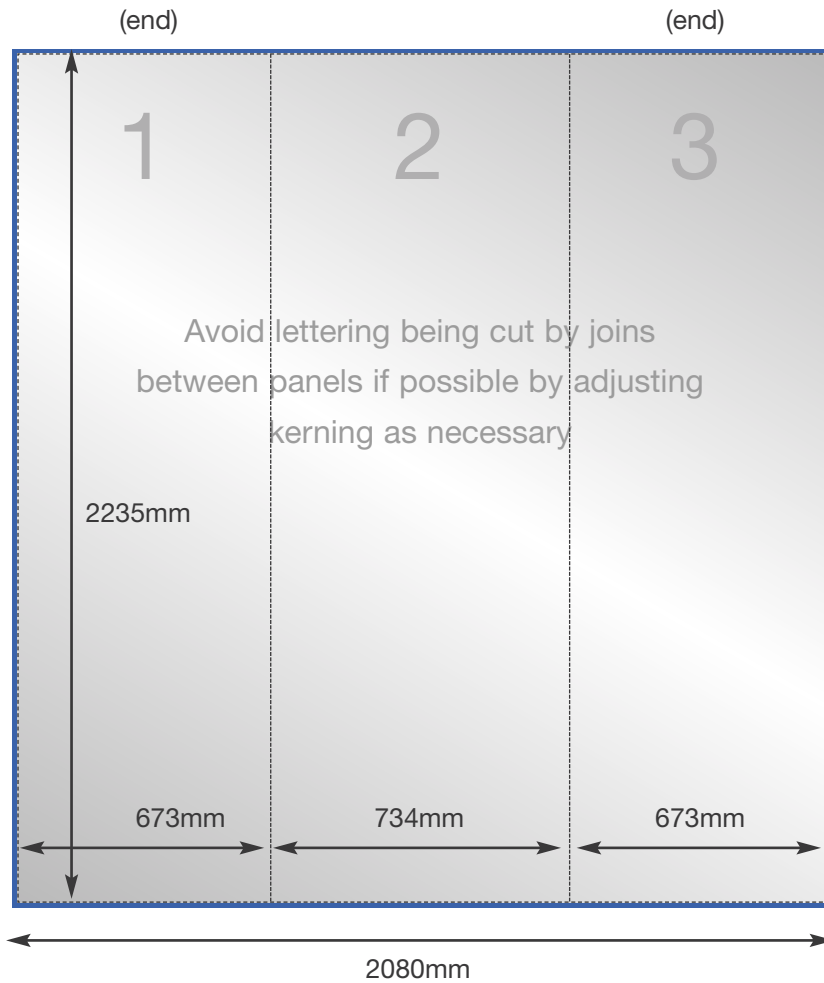

1x3 Straight Pop Up Graphic Specification

Front Panels

Overall graphic area
2235mm x 2080mm
N.B. as approximately 50% of the (end) curve panel width may be concealed from view - position text and image accordingly

Overall finished print size
2235mm x 2080mm
(3 panels)

Overall image bleed area
2255 x 2100mm
(10mm top and sides on end panels)

*REAR GRAPHIC WIDTHS (IF REQUIRED):
The graphic panels' widths stay the same if printing graphics to the rear of the straight system.*