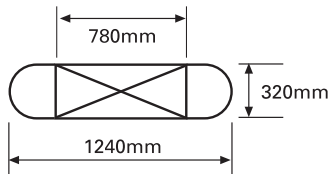

1x3 Straight Pop Up Graphic Specification

Front Panels

Overall graphic area
2235mm x 2080mm
N.B. as approximately 50% of the (end) curve panel width may be concealed from view - position text and image accordingly

Overall finished print size
2235mm x 2080mm
(3 panels)

Overall image bleed area
2255 x 2100mm
(10mm top and sides on end panels)

*REAR GRAPHIC WIDTHS (IF REQUIRED):
The graphic panels' widths stay the same if printing graphics to the rear of the straight system.*