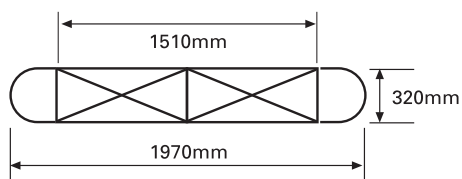

2x3 Straight Pop Up Graphic Specification

Front Panels

Overall graphic area
2235mm x 2814mm
N.B. as approximately 50% of the (end) curve panel width may be concealed from view - position text and image accordingly

Overall finished print size
2235mm x 2814mm
(4 panels)

Overall image bleed area
2255 x 2834mm
(10mm top and sides on end panels)

*REAR GRAPHIC WIDTHS (IF REQUIRED):
The graphic panels' widths stay the same if printing graphics to the rear of the straight system.*