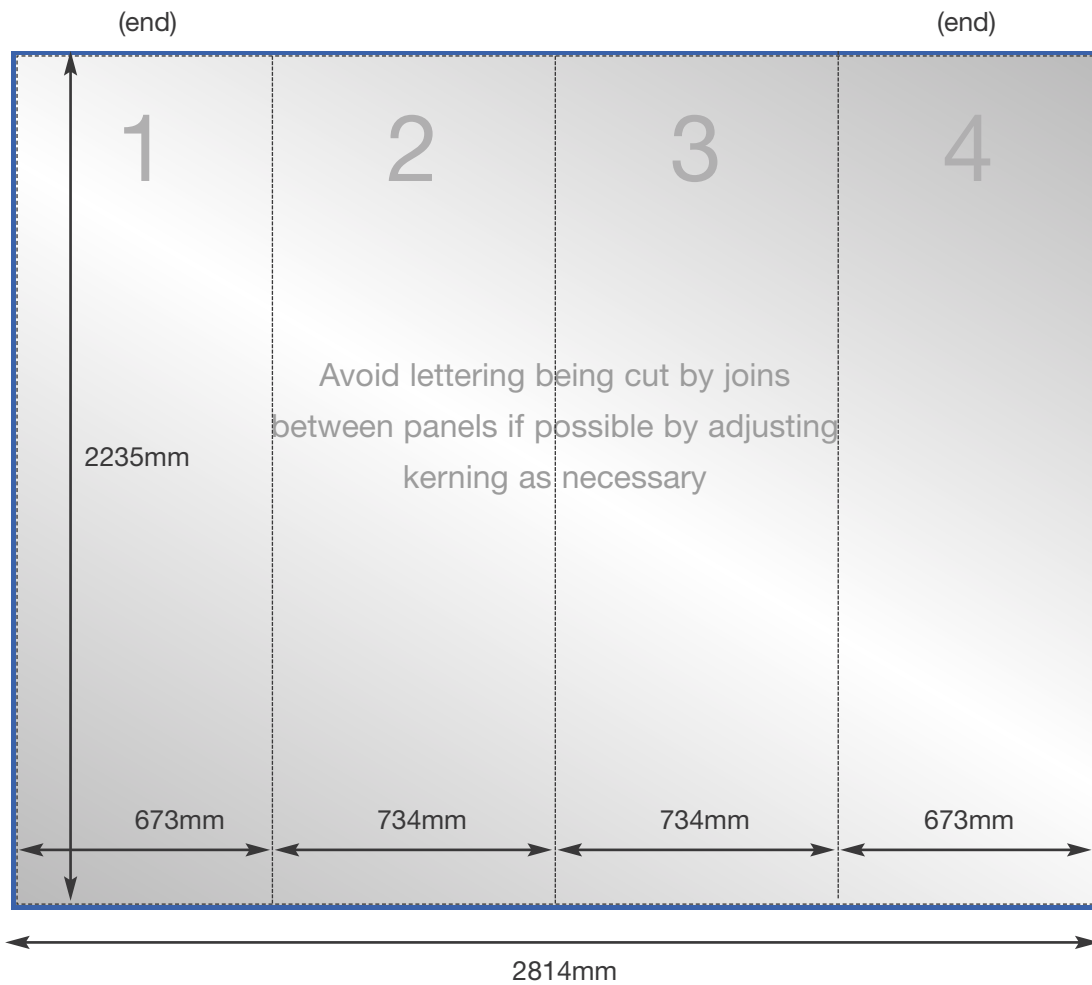

2x3 Straight Pop Up Graphic Specification

Front Panels

Overall graphic area
2235mm x 2814mm
N.B. as approximately 50% of the (end) curve panel width may be concealed from view - position text and image accordingly

Overall finished print size
2235mm x 2814mm
(4 panels)

Overall image bleed area
2255 x 2834mm
(10mm top and sides on end panels)

*REAR GRAPHIC WIDTHS (IF REQUIRED):
The graphic panels' widths stay the same if printing graphics to the rear of the straight system.*