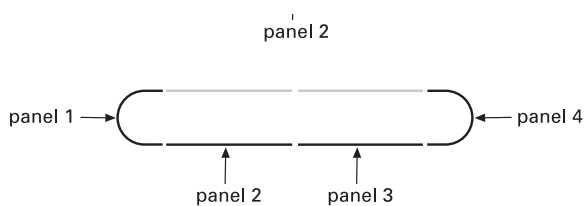

2x3 Straight Pop Up Graphic Specification

Front Panels

Overall graphic area
2235mm x 2814mm
N.B. as approximately 50% of the (end) curve panel width may be concealed from view - position text and image accordingly

Overall finished print size
2235mm x 2814mm
(4 panels)

Overall image bleed area
2255 x 2834mm
(10mm top and sides on end panels)

*REAR GRAPHIC WIDTHS (IF REQUIRED):
The graphic panels' widths stay the same if printing graphics to the rear of the straight system.*