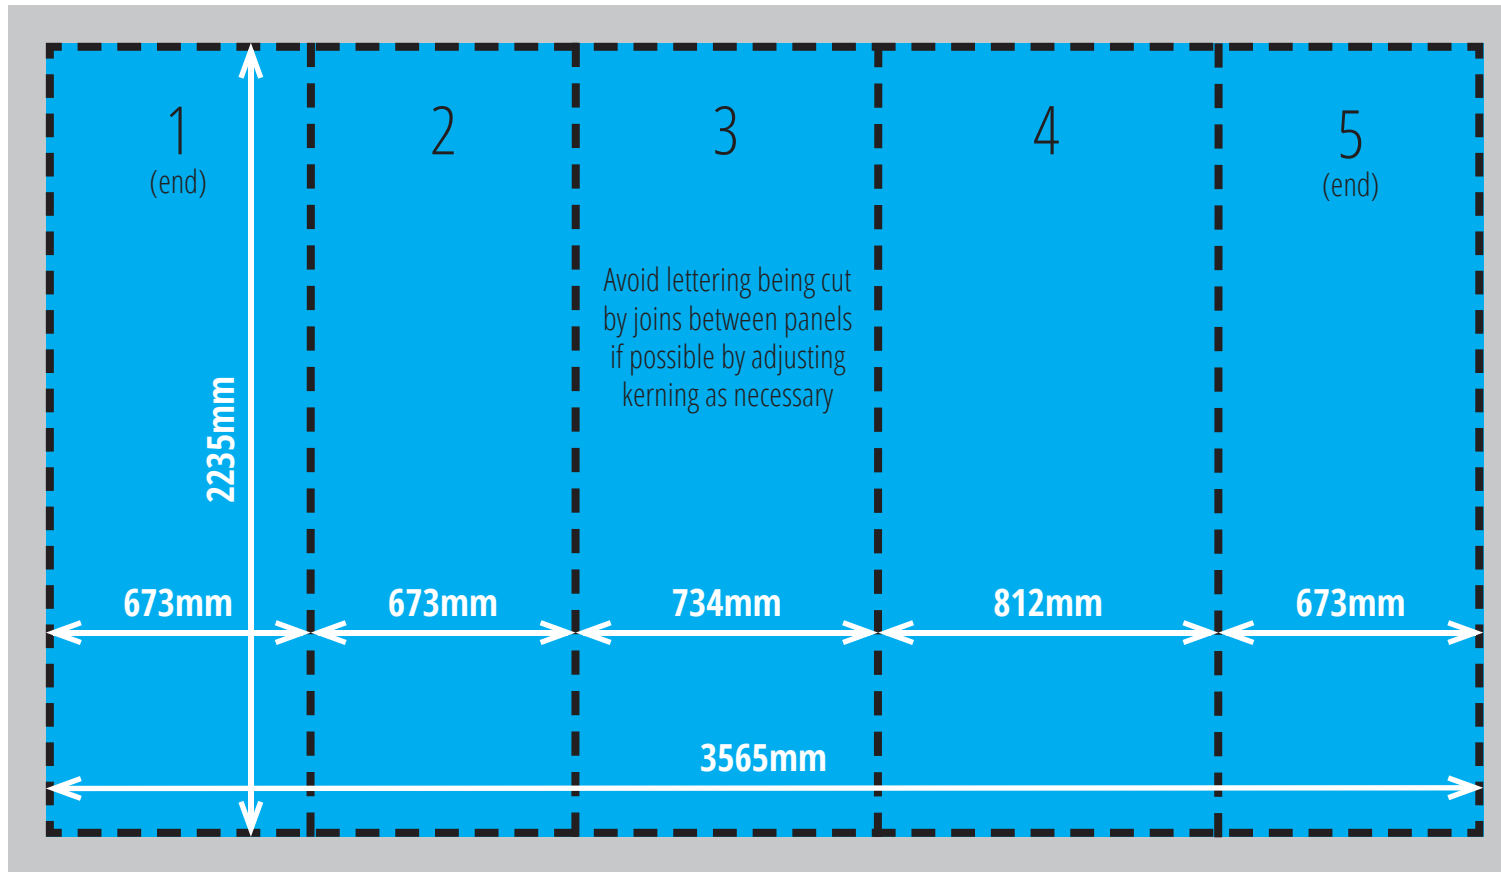

3x3 Hybrid Pop Up - Graphic Specification

Image print size (inc bleed area)
2255mm(h) x 3585mm(w)
(10mm bleed on all 4 sides)

Finished trimmed print size
2235mm(h) x 3565mm(w)
(5 panels)

Visible graphic area
2235mm(h) x 3565mm(w)