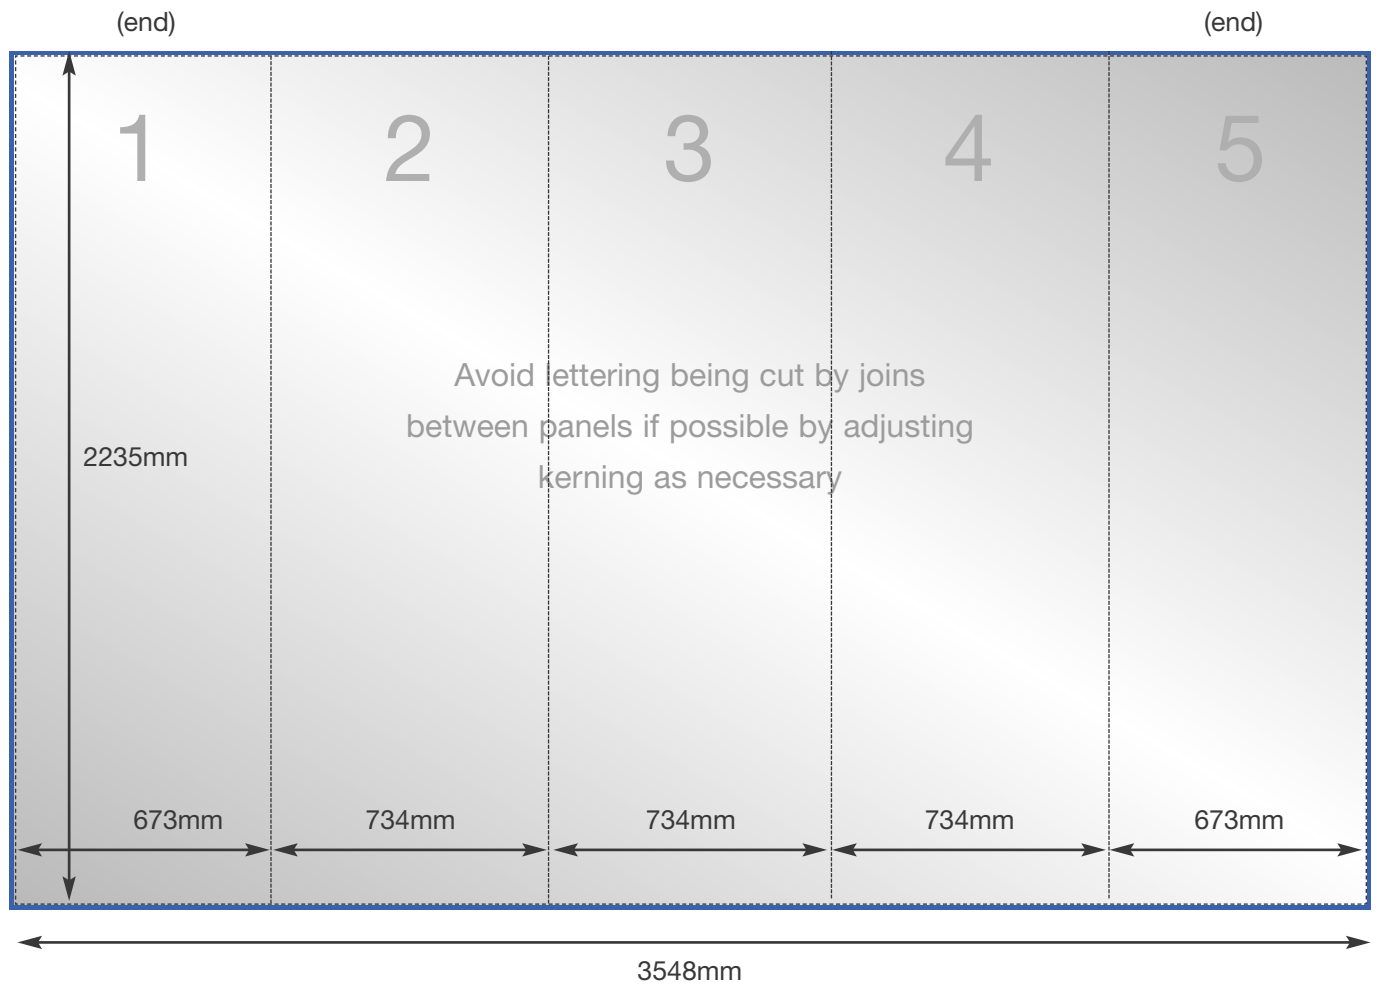

# 3x3 Straight Pop Up Graphic Specification

## Front Panels

Overall graphic area  
2235mm x 3548mm  
N.B. as approximately 50% of the (end) curve panel width may be concealed from view - position text and image accordingly

Overall finished print size  
2235mm x 3548mm  
(5 panels)

Overall image bleed area  
2255 x 3568mm  
(10mm top and sides on end panels)

*REAR GRAPHIC WIDTHS (IF REQUIRED):  
The graphic panels' widths stay the same if printing graphics to the rear of the straight system.*