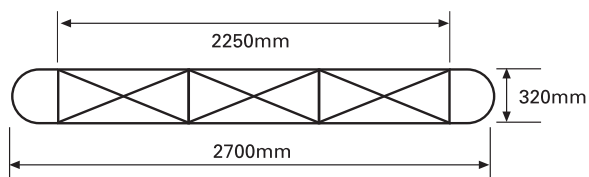

# 3x3 Straight Pop Up Graphic Specification

## Front Panels

Overall graphic area  
2235mm x 3548mm  
N.B. as approximately 50% of the (end) curve panel width may be concealed from view - position text and image accordingly

Overall finished print size  
2235mm x 3548mm  
(5 panels)

Overall image bleed area  
2255 x 3568mm  
(10mm top and sides on end panels)

*REAR GRAPHIC WIDTHS (IF REQUIRED):  
The graphic panels' widths stay the same if printing graphics to the rear of the straight system.*