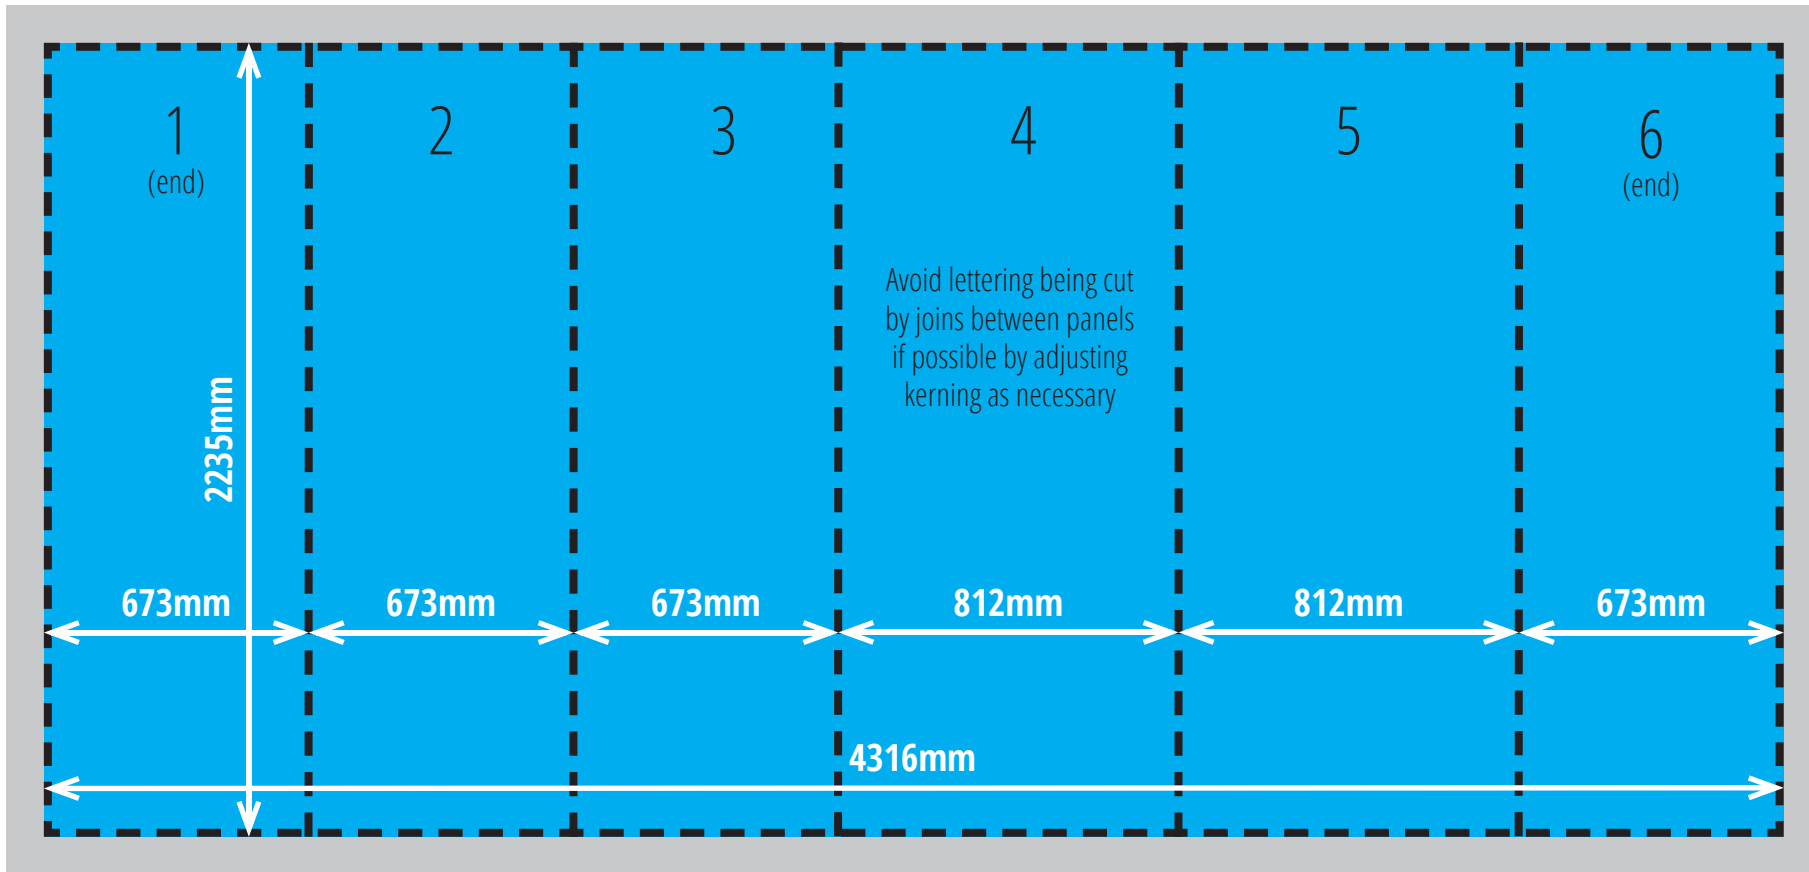

4x3 Hybrid Pop Up - Graphic Specification

Image print size (inc bleed area)
2255mm(h) x 4336mm(w)
(10mm bleed on all 4 sides)

Finished trimmed print size
2235mm(h) x 4316mm(w)
(6 panels)

Visible graphic area
2235mm(h) x 4316mm(w)