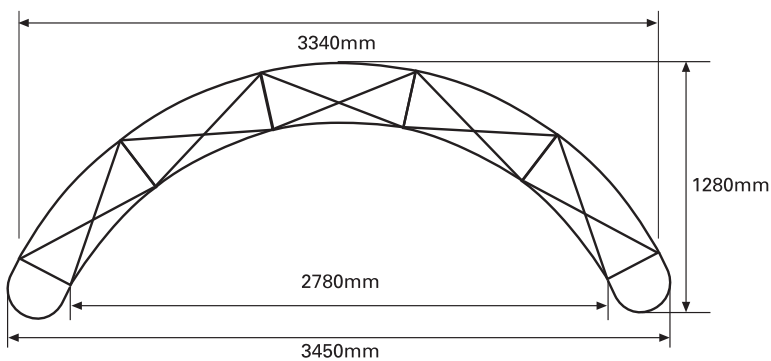

5x3 Curved Pop Up Graphic Specification

Front Panels

Overall graphic area
2235mm x 4711mm
N.B. as approximately 50% of the (end) curve panel width may be concealed from view - position text and image accordingly

Overall finished print size
2235mm x 4711mm
(7 panels 673mm width)

Overall image bleed area
2255 x 4731mm
(10mm top and sides on end panels)

*REAR GRAPHIC WIDTHS (IF REQUIRED):
Each graphic panel changes to 812mm wide if printing graphics to the rear of the curved system. They are wider to account for the larger radius.*