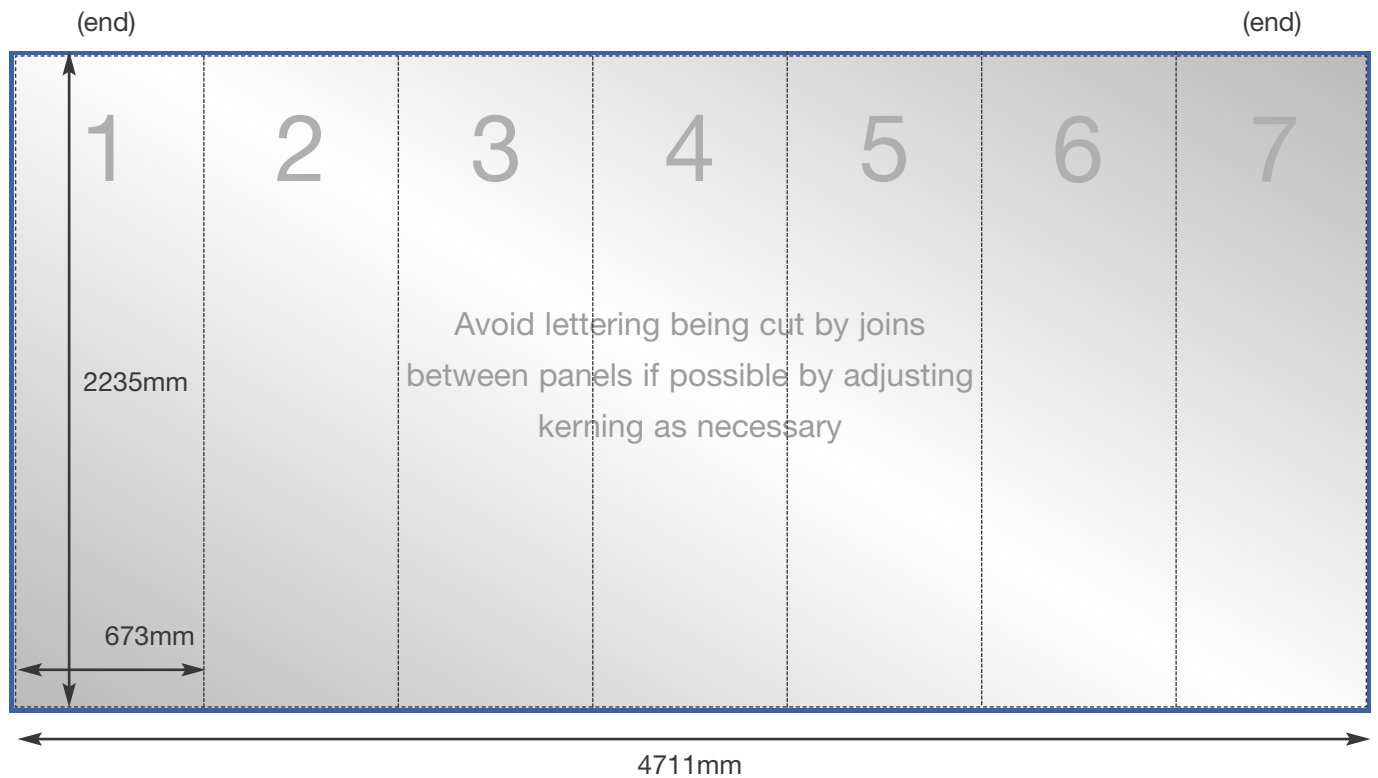

5x3 Curved Pop Up Graphic Specification

Front Panels

Overall graphic area
2235mm x 4711mm
N.B. as approximately 50% of the (end) curve panel width may be concealed from view - position text and image accordingly

Overall finished print size
2235mm x 4711mm
(7 panels 673mm width)

Overall image bleed area
2255 x 4731mm
(10mm top and sides on end panels)

*REAR GRAPHIC WIDTHS (IF REQUIRED):
Each graphic panel changes to 812mm wide if printing graphics to the rear of the curved system. They are wider to account for the larger radius.*