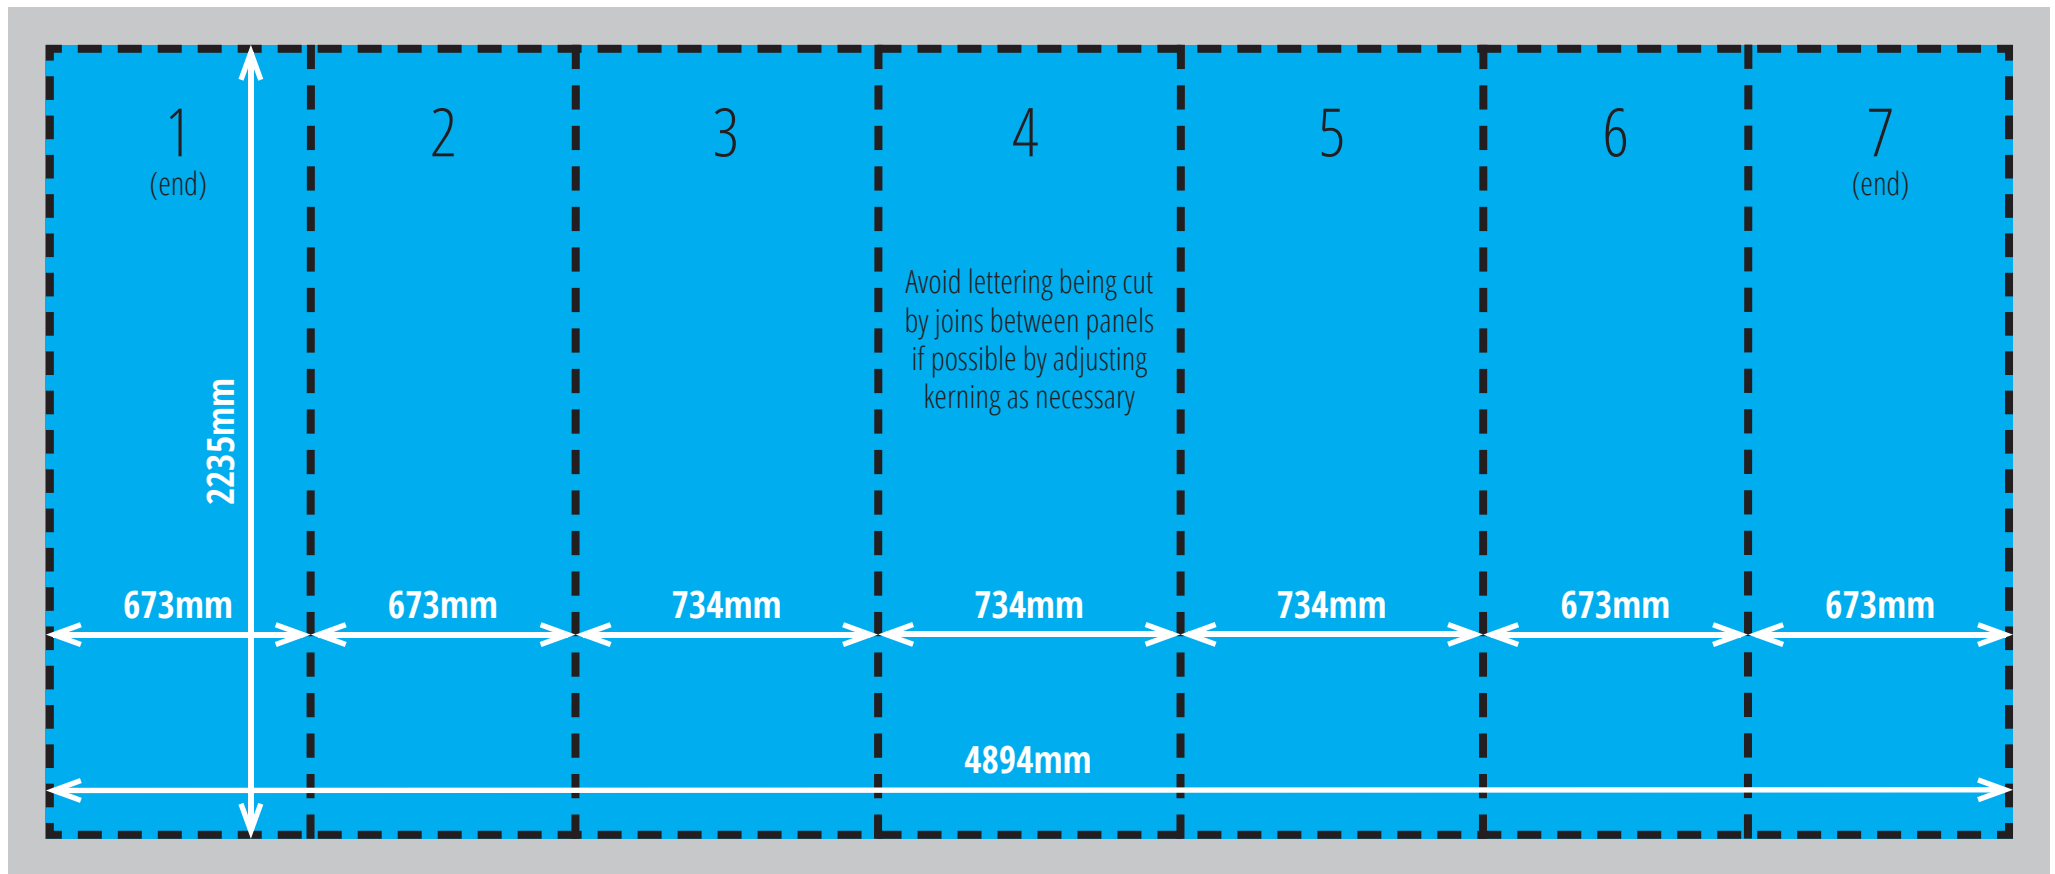

5x3 Hybrid Pop Up - Graphic Specification

Image print size (inc bleed area)
2255mm(h) x 4914mm(w)
(10mm bleed on all 4 sides)

Finished trimmed print size
2235mm(h) x 4894mm(w)
(7 panels)

Visible graphic area
2235mm(h) x 4894mm(w)