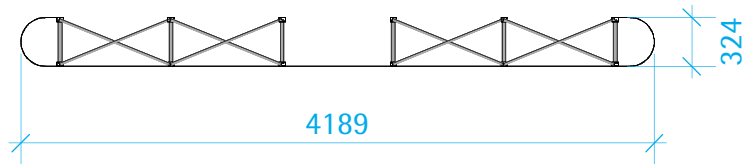

# 5x3 Straight Pop Up - Graphic Specification

(2x3 Straight Pop Up, Ghost Panel, 2x3 Straight Pop Up)

Image print size (inc bleed area)  
2255mm(h) x 5036mm(w)  
(10mm bleed on all 4 sides)

Finished trimmed print size  
2235mm(h) x 5016mm(w)  
(7 panels)

Visible graphic area  
2235mm(h) x 5016mm(w)