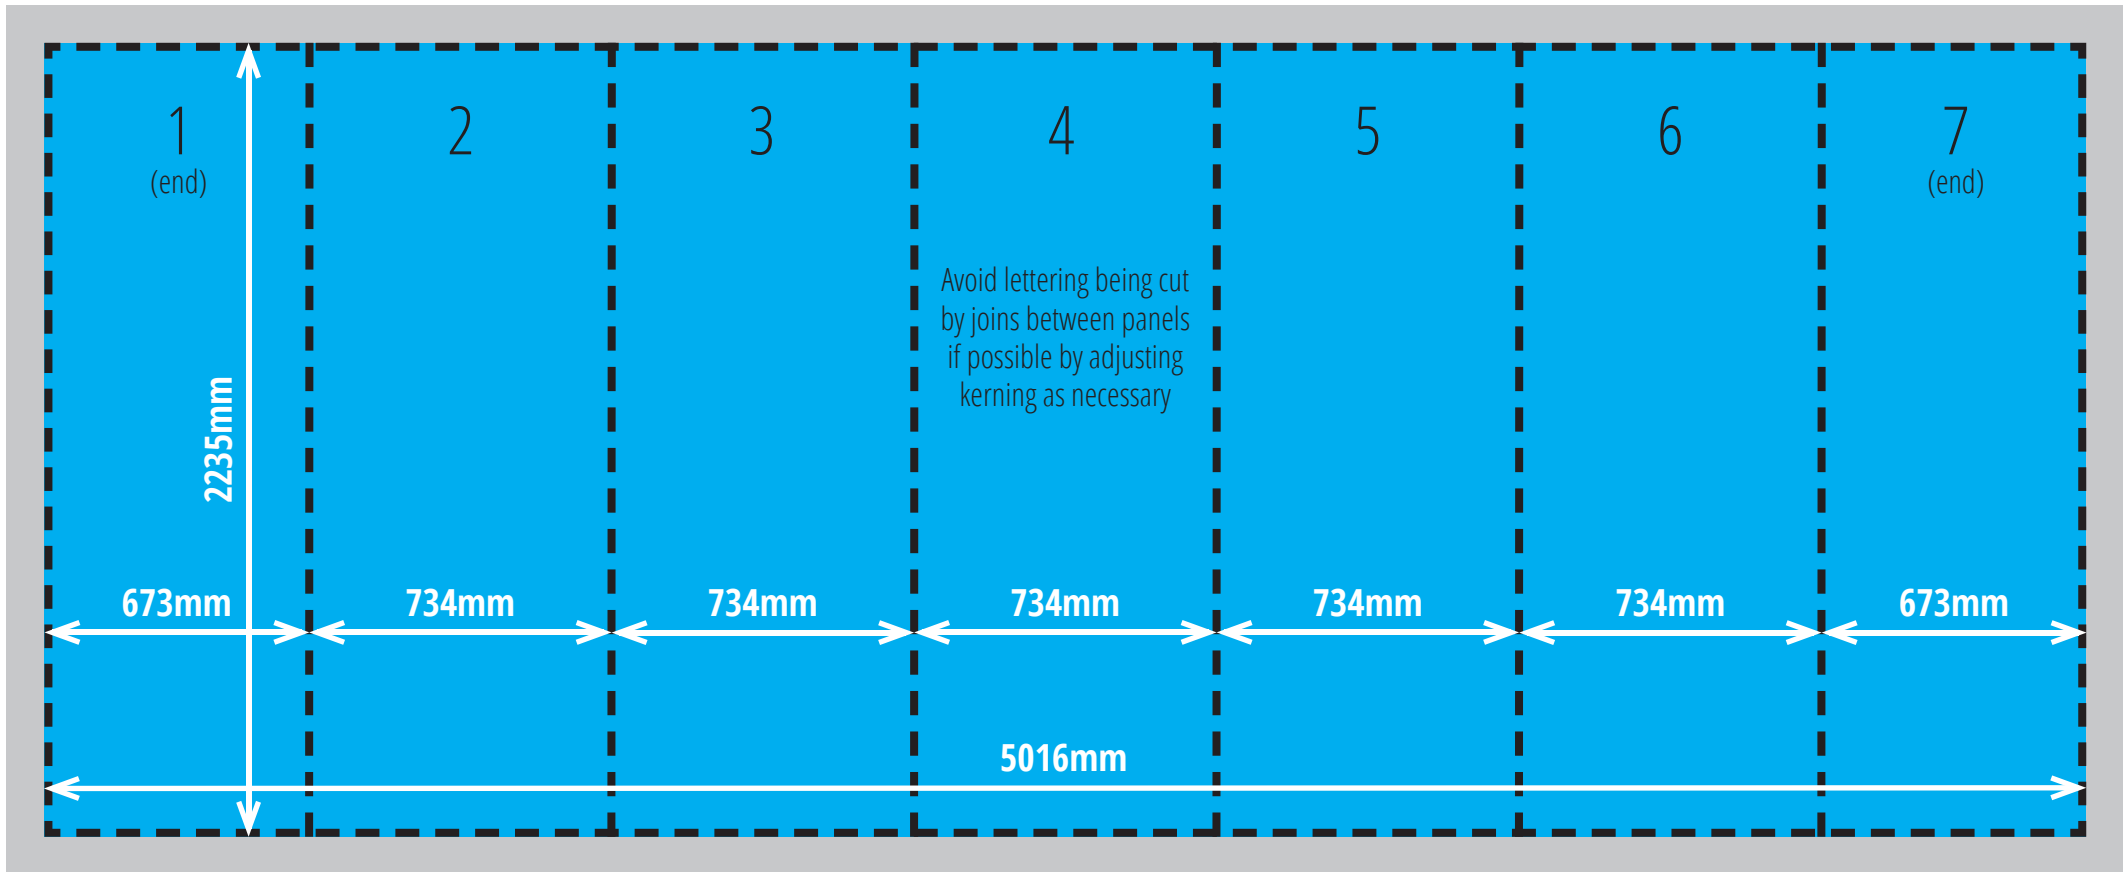

# 5x3 Straight Pop Up - Graphic Specification

(2x3 Straight Pop Up, Ghost Panel, 2x3 Straight Pop Up)

Image print size (inc bleed area)  
2255mm(h) x 5036mm(w)  
(10mm bleed on all 4 sides)

Finished trimmed print size  
2235mm(h) x 5016mm(w)  
(7 panels)

Visible graphic area  
2235mm(h) x 5016mm(w)