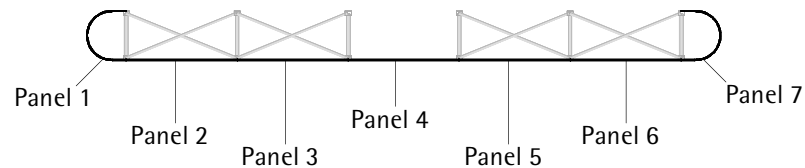

# 5x3 Straight Pop Up - Graphic Specification

(2x3 Straight Pop Up, Ghost Panel, 2x3 Straight Pop Up)

Image print size (inc bleed area)  
2255mm(h) x 5036mm(w)  
(10mm bleed on all 4 sides)

Finished trimmed print size  
2235mm(h) x 5016mm(w)  
(7 panels)

Visible graphic area  
2235mm(h) x 5016mm(w)