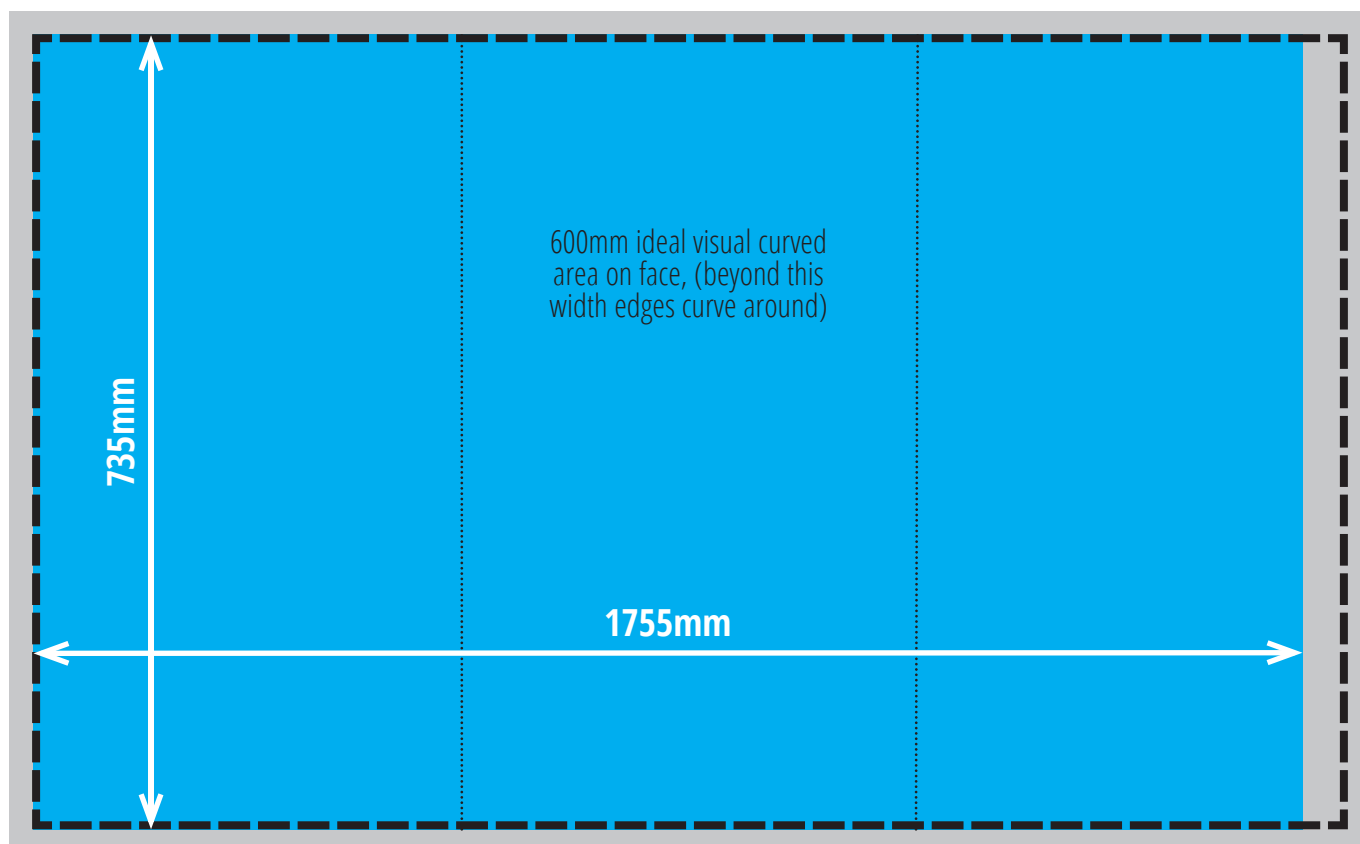

# Carrycase - Graphic Specification

TOP

Image print size (inc bleed area)  
755mm(h) x 1795mm(w)  
(10mm bleed on all sides plus an extra  
20mm on the right for overlap)

Finished trimmed print size  
735mm(h) x 1775mm(w)

Visible graphic area  
735mm(h) x 1755mm(w)