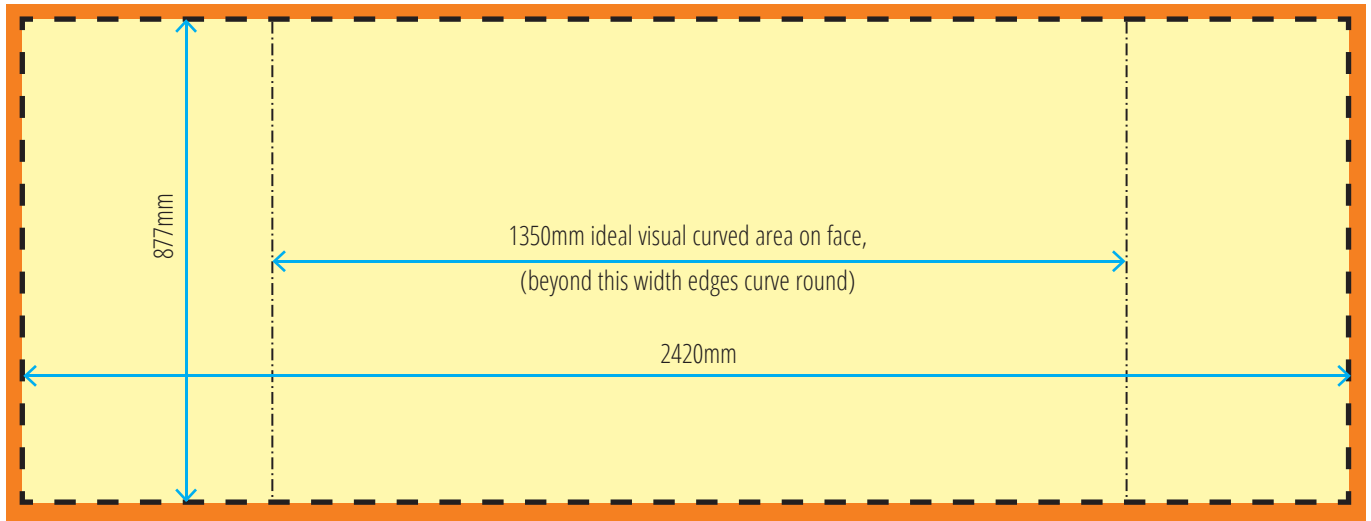

Pop Up Counter Display Graphic Specification

877mm x 2420mm

 Image print area (incl bleed area)
897mmH x 2440mmW (10mm bleed on all 4 sides)

 Finished trimmed print size
877mmH x 2420mmW

 Visible graphic area
877mmH x 2420mmW

Hanging Rail / Magnetic Tape Placement