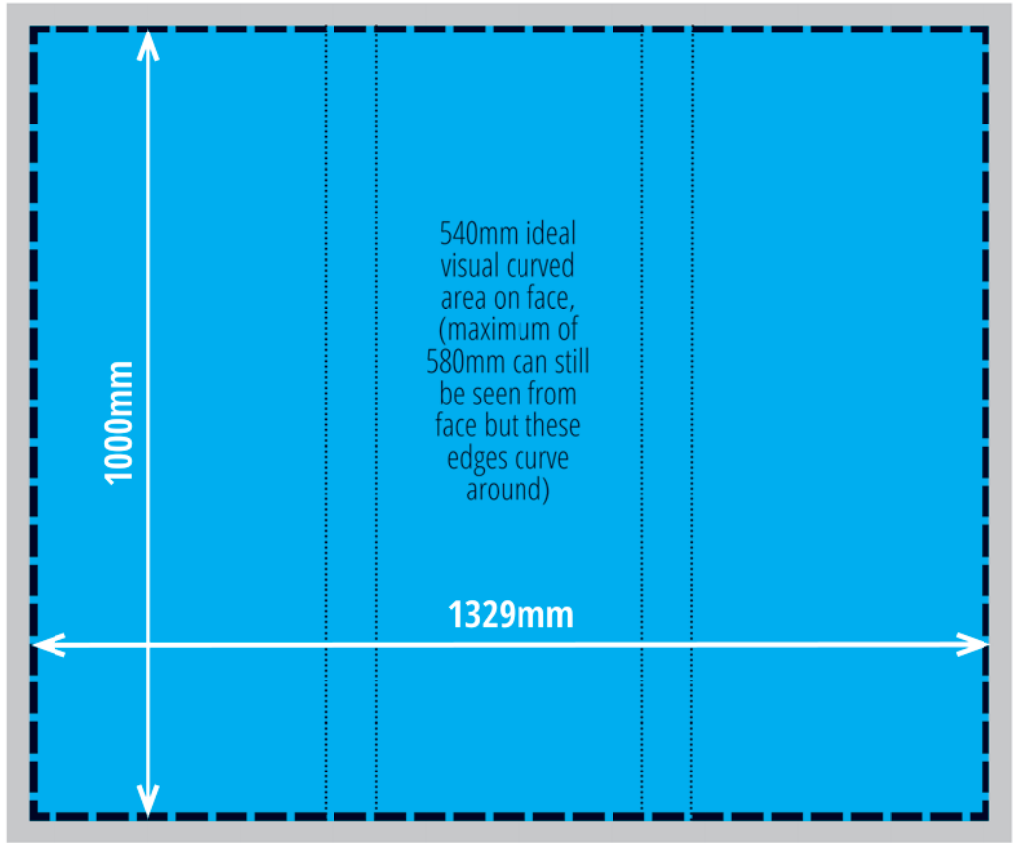

Mini Pop Up Counter - Graphic Specification

- Image print size (inc bleed area)
1020mm(h) x 1349mm(w)
(10mm bleed on all 4 sides)
- Finished trimmed print size
1000mm(h) x 1329mm(w)
- Visible graphic area
1000mm(h) x 1329mm(w)

Magnetic Tape Placement