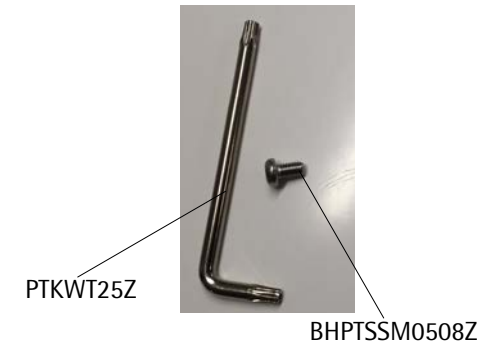

Component reference code	Component description	Quantity
TELP/Black TELP/White	LaunchPad floorstanding tablet display stand with Samsung inserts & Samsung 10.1" face plate	1
	Box contents as follows:	
	1x LaunchPad base plate	
	1x LaunchPad straight post with plastic cap over aluminium collar	
	1x LaunchPad gooseneck post	
TEiS - Inserts TEFPS - Face Plate	1x LaunchPad tablet enclosure with four Samsung inserts fitted and Samsung 10.1" face plate	
	1x Pack containing 3mm hex key, security screw tool (code: PTKWT25Z), security screw (code: BHPTSSM0508Z), and eight M5 dome-headed screws for 3mm hex key	
	1x Assembly instruction leaflet 'LaunchPad for iPad or Samsung Galaxy'	

KIT REFERENCE:

TELP

DRAWN BY:

A.Pearson

DESCRIPTION:

LaunchPad (Black or White) - for Samsung Galaxy - Pre 2015 - 10.1"

DATE:

03/02/2017

SCALE:

1:10