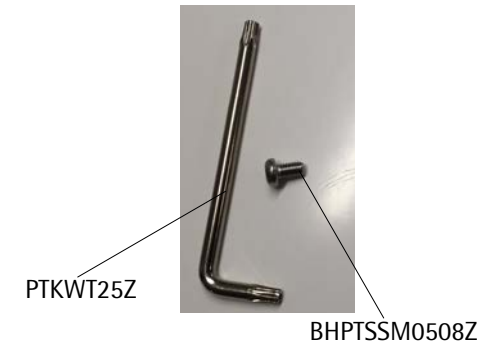

Component reference code	Component description	Quantity
TELP5A/Black TELP5A/White	LaunchPad floorstanding tablet display stand with TabA inserts & Samsung 9.7" face plate	1
	Box contents as follows:	
	1x LaunchPad base plate	
	1x LaunchPad straight post with plastic cap over aluminium collar	
	1x LaunchPad gooseneck post	
TEiA- Inserts TEFP5A - Face Plate	1x LaunchPad tablet enclosure with four TabA inserts fitted and Samsung 9.7" face plate	
	1x Pack containing 3mm hex key, security screw tool (code: PTKWT25Z), security screw (code: BHPTSSM0508Z), and eight M5 dome-headed screws for 3mm hex key	
	1x Assembly instruction leaflet 'LaunchPad for iPad or Samsung Galaxy'	

KIT REFERENCE: **TELP5A**

DRAWN BY: **A.Pearson**

DESCRIPTION: **LaunchPad (Black or White) - for Samsung Galaxy Tab A - Post 2015 - 9.7"**

DATE: **03/02/2017**

SCALE: **1:10**