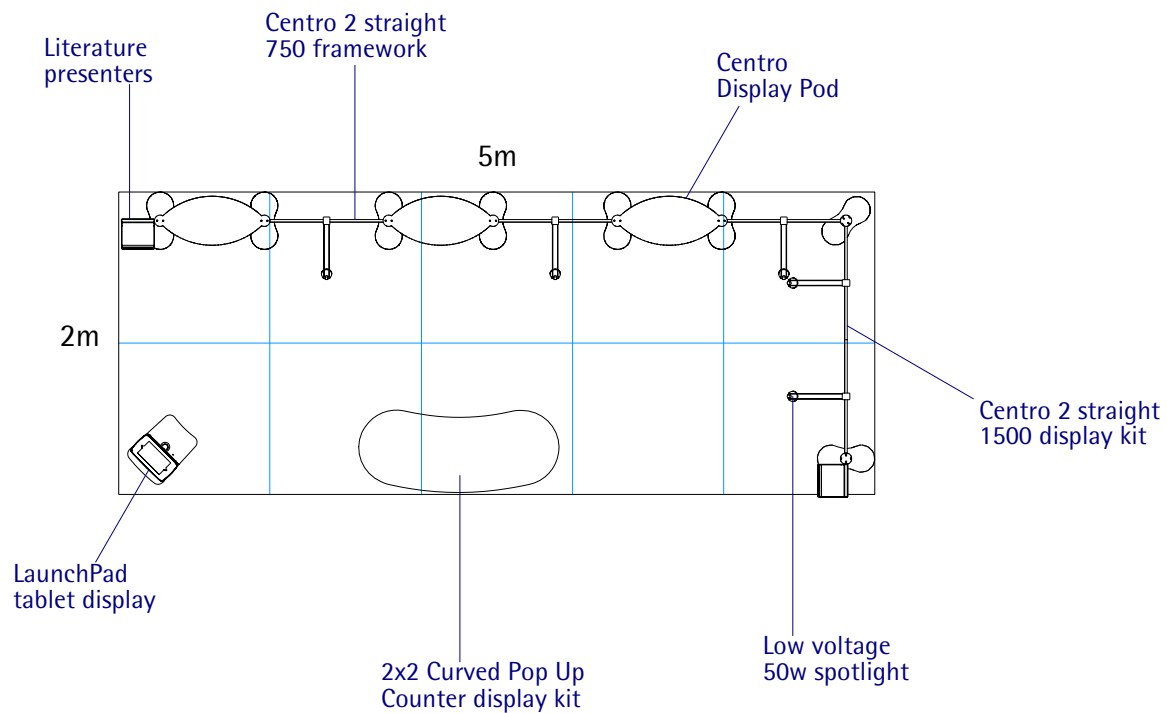

C5x2/2a - 2mH

Scale 1:50

Magnetic graphic panel dimensions

(finished print/cut size and visible graphic area):

- 5 panels @ 750mmW x 1990mmH each
- 1 panel (counter) @ 2420mmW x 877mmH

3mm thick rigid panel dimensions for Showcase display:

- 6 panels (header promotional panel) @
715mmW x 200mmH each (finished print/cut size)
700mmW x 200mmH each (visible graphic area)
- 6 panels (lower promotional panel) @
715mmW x 300mmH each (finished print/cut size)
700mmW x 300mmH each (visible graphic area)